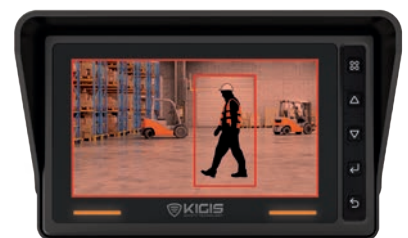

- AI Deep Learning Technology
- Detection Range Setting
- High Definition
- Easy Installation

## IVIEW+ *Advanced pedestrian detection camera system*

IVIEW+ is a safety assistance system that detects pedestrians and provides alerts to drivers at any industrial site. IVIEW+ adopts advanced technology of AI(Artificial Intelligence) human subject detection and it allows us to detect the subject in real-time. The driver gets the visible alert with a warning sound to minimize the number of accidents from the working fields.

**Basic mode**

**Pedestrian detected**

Red box around pedestrians

LCD / LED alert with beep sound

### Detect the only human figure

The system is able to extract the pedestrian out of environment automatically.