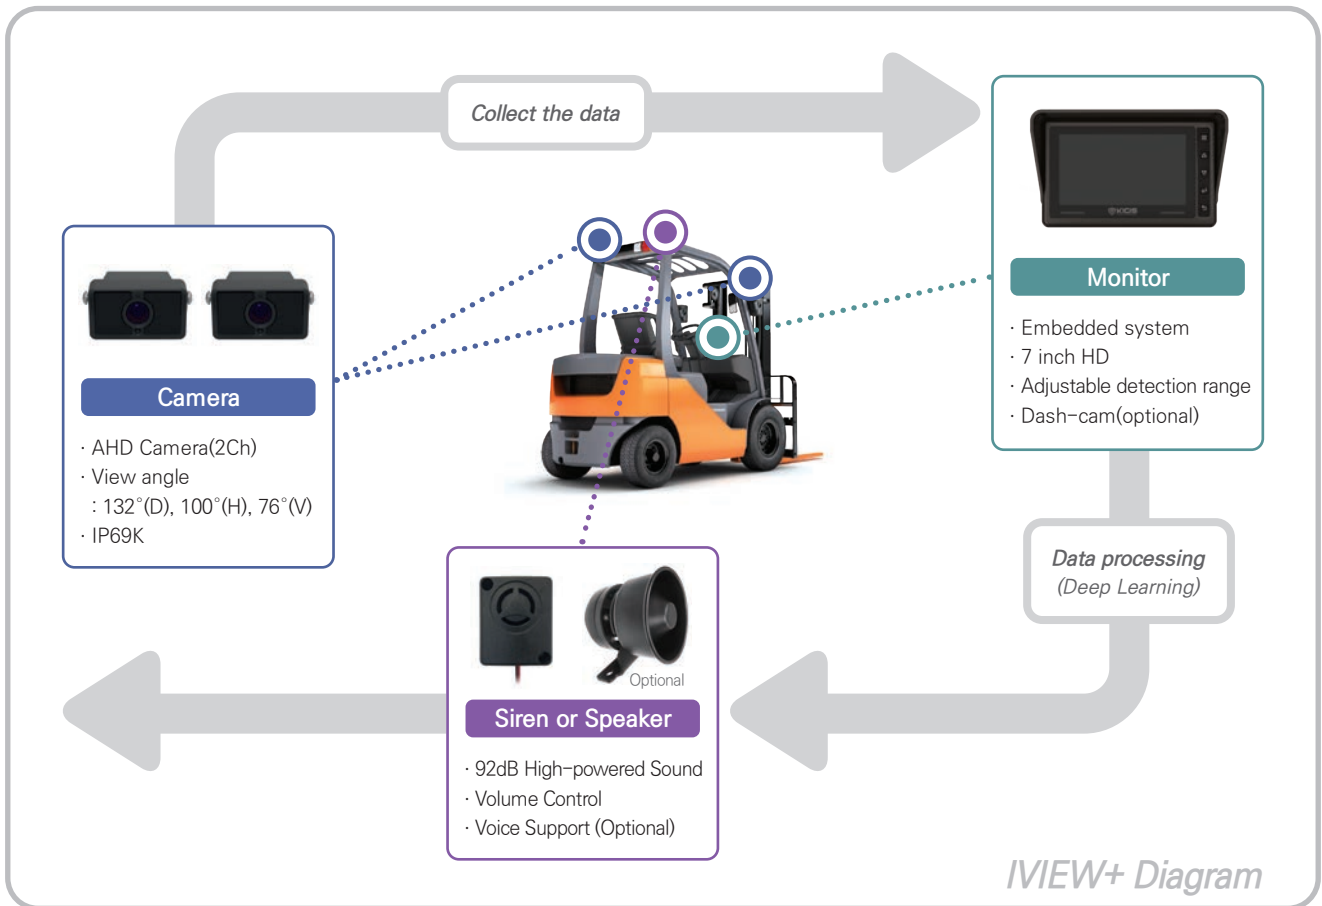

- AI Deep Learning Technology
- Detection Range Setting
- High Definition
- Easy Installation

## IVIEW+ *Advanced pedestrian detection camera system*

IVIEW+ is a safety assistance system that detects pedestrians and provides alerts to drivers at any industrial site. IVIEW+ adopts advanced technology of AI(Artificial Intelligence) human subject detection and it allows us to detect the subject in real-time. The driver gets the visible alert with a warning sound to minimize the number of accidents from the working fields.

**Basic mode**

**Pedestrian detected**

Red box around pedestrians

LCD / LED alert with beep sound

Back view

Carrying a box

Sitting down

Blocked view

IVIEW+ Monitor	
Screen Size	7 inch TFT / 1024×600
Color Depth	16.7M
Operating Voltage	DC 12V ~ 48V
Operating Temperature	-20 ~ 65°C
Dimension / Weight	225×140×70mm(W×D×H) / 1.03kg
Buttons	5 Buttons with LED Backlight
Camera Input	Up to 2 channels
Video Input	Composite Video(CVBS) 75Ω 1Vp-p