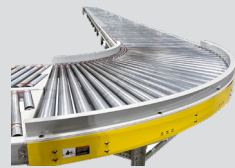

Powered Flex Conveyor

Extendable Belt Conveyor

Gravity Loader/ Unloader

Heavy Duty Gravity Skatewheel

Mod-Linx reconfigurable, Modular MDR

Omni-Directional Divert Table

Heavy Duty Gravity Roller Conveyor

Light Duty Gravity Skatewheel