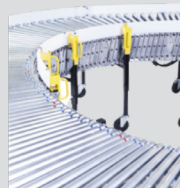

LINE CARD PRODUCT & ACCESSORIES

PRODUCT

ConveyX Solutions, LLC offers a diverse selection of material handling equipment and accessories designed to withstand the challenges of dock door environments. Our conveyance equipment includes a variety of material handling solutions for transportation, sortation, and loading/unloading. These solutions are designed to enhance safety, ergonomics, operational and energy efficiency. Easily integrates into the customer's environment for a seamless design delivering a complete solution.

Powered Flex Conveyor

Extendable Belt Conveyor

Gravity Loader/ Unloader

Heavy Duty Gravity Skatewheel

Mod-Linx reconfigurable, Modular MDR

Omni-Directional Divert Table

Heavy Duty Gravity Roller Conveyor

Light Duty Gravity Skatewheel

ACCESSORIES

Power Assist

Impact Cart

Side Guides

Transition

Floor Guide