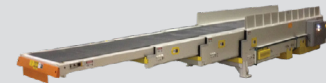

LINE CARD PRODUCT & ACCESSORIES

PRODUCT

ConveyX Solutions, LLC offers a diverse selection of material handling equipment and accessories designed to withstand the challenges of dock door environments. Our conveyance equipment includes a variety of material handling solutions for transportation, sortation, and loading/unloading. These solutions are designed to enhance safety, ergonomics, operational and energy efficiency. Easily integrates into the customer's environment for a seamless design delivering a complete solution.

Powered Flex Conveyor

Extendable Belt Conveyor

Gravity Loader/ Unloader

Heavy Duty Gravity Skatewheel

Mod-Linx reconfigurable, Modular MDR

Omni-Directional Divert Table

Heavy Duty Gravity Roller Conveyor

Light Duty Gravity Skatewheel