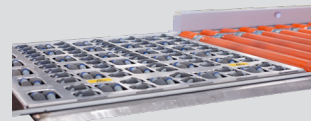

Powered Flex Conveyor

Extendable Belt Conveyor

Gravity Loader/ Unloader

Heavy Duty Gravity Skatewheel

Mod-Linx reconfigurable, Modular MDR

Omni-Directional Divert Table

Heavy Duty Gravity Roller Conveyor

Light Duty Gravity Skatewheel