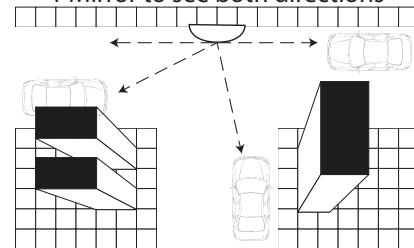

## THE ULTIMATE OUTDOOR MIRROR

Conventional Convex Mirrors  
Require 2 Mirrors to see both directions

Domevex<sup>®</sup> Mirrors Require only  
1 Mirror to see both directions

There's an Outdoor Traffic and Security Mirror that's up to the challenge of regional and seasonal high winds. Our Patented DomeVex<sup>®</sup> Mirrors were created to provide a 180 degree view in vertically mounted mirrors with adjustment. The viewing area is 3 times the coverage of a standard convex mirror. Three brackets evenly spaced is the best defence against Mother Nature.