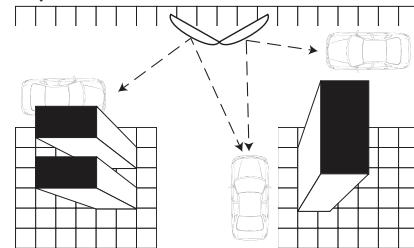

## THE ULTIMATE OUTDOOR MIRROR

Conventional Convex Mirrors  
Require 2 Mirrors to see both directions

Domevex<sup>®</sup> Mirrors Require only  
1 Mirror to see both directions

There's an Outdoor Traffic and Security Mirror that's up to the challenge of regional and seasonal high winds. Our Patented DomeVex<sup>®</sup> Mirrors were created to provide a 180 degree view in vertically mounted mirrors with adjustment. The viewing area is 3 times the coverage of a standard convex mirror. Three brackets evenly spaced is the best defence against Mother Nature.

This hybrid line of mirrors is the only convex style product that has a continuous flat border around the mirror for rigidity. These outdoor mirrors have high impact plastic backs contained in an aluminum "U" channel, with options for 1, 2, or 3 telescoping brackets.