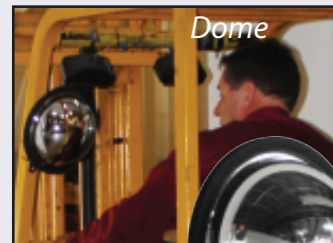

DM-CFM-8

Dome