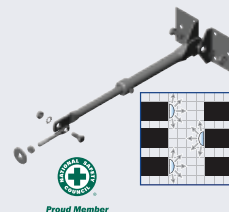

Warehouse Mirrors

Indoor Convex Detection Mirrors

Indoor Convex Detection Mirrors are designed to prevent intersection accidents in an industrial application.

Convex mirrors can be positioned to reflect a hidden area to a forklift operator. These mirrors can also be directed to allow equipment operators to view co-workers approaching from behind to reduce accidents.

Convex mirrors should be mounted at the end of alternating aisles to reflect the view of the traffic moving from the neighboring aisles.

Small convexes can be used in offices to view hallways or reception areas for visitors or moving pedestrian traffic.

Model No.	Dia.	Bracket(s)	Ships	Unit Price
SCVI-12Z*	12"	Z	UPS	
SCVI-18Z*	18"	Z	UPS	
SCVI-26T	26"	Telescoping	UPS	
SCVI-30T	30"	Telescoping	UPS	
SCVI-36T	36"	Telescoping	UPS	
DCVI-48T	48"	Telescoping	Truck	

- **20% Brighter Than Glass Mirrors**
- **Available in Polycarbonate**
- **Mounting Hardware Included**
- **Less Distortion**
- **Economical**

- **Easy to Install**
  Mounted Easily with the Provided Hardware
- **Security & Theft Prevention**
  Retail Convex Mirror Usage Benefits:
  Prevention of Shoplifting & Security from Entry Doors with Poor Viewing Access
- **Wide Angle Vision**
  Permits You to See Around Corners, Over Center Aisles & Blind Corners

Our Unique Wide View Design

180° Low Distortion Viewing

INTRODUCING THE NEWEST ADDITION TO OUR **DomeVex** LINE OF WIDE VIEW CONVEX MIRRORS. OUR NEW 42" INDOOR/OUTDOOR MODELS PROVIDE THE LARGEST VIEWING AREA IN THE INDUSTRY. PROVIDING A FULL 180 DEGREE VIEW OF UP TO 100 FEET IN ALL DIRECTIONS.

42" Dia.

- Shatter Resistant Acrylic Mirror
- Excellent Visibility- Low Distortion
- Easy Installation
- Hardware Included
- DomeVex Models Mount Like AlConvex & Protect Like A Mirrored Dome