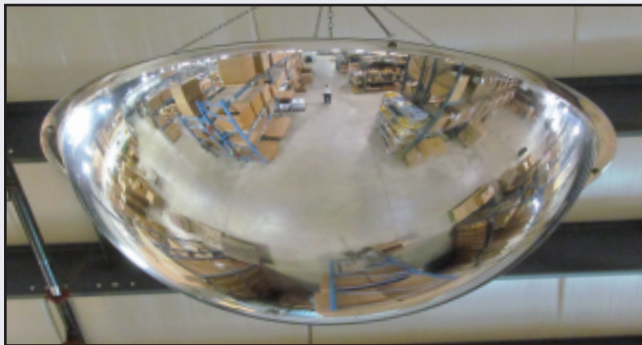

360° Full Mirrored Domes

is the most versatile mirrored product for intersections in warehouse and industrial applications. Se-Kure Domes and Mirrors produces domes from 18" to 60" that are suspended by a 3 point chain set, which is included with each unit. The customers will have varying distances from the ceiling, so we do not include additional lengths of chain beyond the top of the chain's tri-pod point.

Four way intersections are the most common application for the domes. The ratio of viewing distance is estimated at one foot of viewing distance for each inch of dome diameter. In a warehouse setting, a wider viewing distance would help provide a safer view due to increased vehicle speed. The dome should be suspended as low as possible, yet taking into consideration elevated material activity. Available with Hardboard Back.

MFG#	DESCRIPTION
ONV-360-18	Acrylic Dome Mirror, 18"
ONV-360-26	Acrylic Dome Mirror, 26"
ONV-360-32	Acrylic Dome Mirror, 32"
ONV-360-36	Acrylic Dome Mirror, 36"
ONV-360-48	Acrylic Dome Mirror, 48"
ONV-360-60	Acrylic Dome Mirror, 60"

HB - Add Suffix for Hardboard (18" thru 48")
PB - Add for Plastic Back (18" thru 36")
PC - Add for Polycarbonate Mirror (18" thru 36")

The view distance ratio is about 1 foot of viewing distance to each inch of the diameter of the dome.

The view distance ratio is about 1 foot of viewing distance to each inch of the diameter of the mirror.