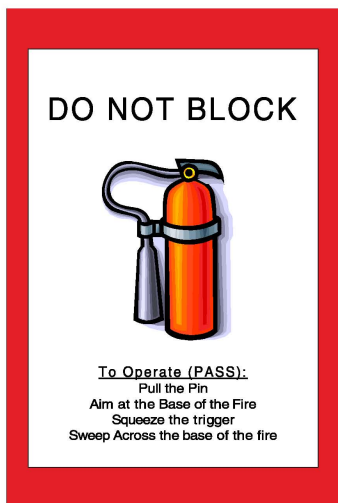

**MIGHTY LINE™**  
The Original Durable Stripe

# DURABLE PEEL & STICK FLOOR SIGNS

Available in 24" X 36" AND 36" x 42"  
Position these floor signs in front of electrical panels and doors to ensure they remain free of clutter and OSHA compliant

**Use this floor sign to improve awareness and recollection of fire extinguisher locations.**

**Quick recollection of fire extinguisher locations can help prevent disasters caused by fire.**

**This sign will also help ensure the extinguishers are readily accessible should a fire emergency occur.**