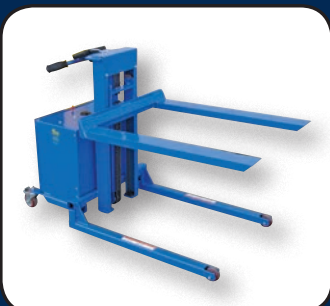

## Casters

**Custom  
Fabrication**

**If you can dream it**

**... We can build it.**

**Ergonomic  
Container Tilter**

**90° Tilt Table  
with Roller Conveyor**

**Portable Drum  
Rotator/Dispenser**

**Portable  
Container Dumper**

**Hot Dipped Galvanized  
Scissor Lift Table**

**Long Roll  
Material Stacker**

**Overhead  
Container Lifter**

**Rolling Ladder  
Work Platform**

**Hi-Rise Lift Truck with  
Built-In Turntable**

**Stainless Steel  
Drum Dumper**

**90° Tilt Table  
with Upender**

**Scissor Lift Table  
with Turntable & Skirt**

**Portable Electric  
Stacker**

**Portable Counter-  
Balance Stacker**

**Ladder  
Platform Assembly**

**Specialty  
Colors**