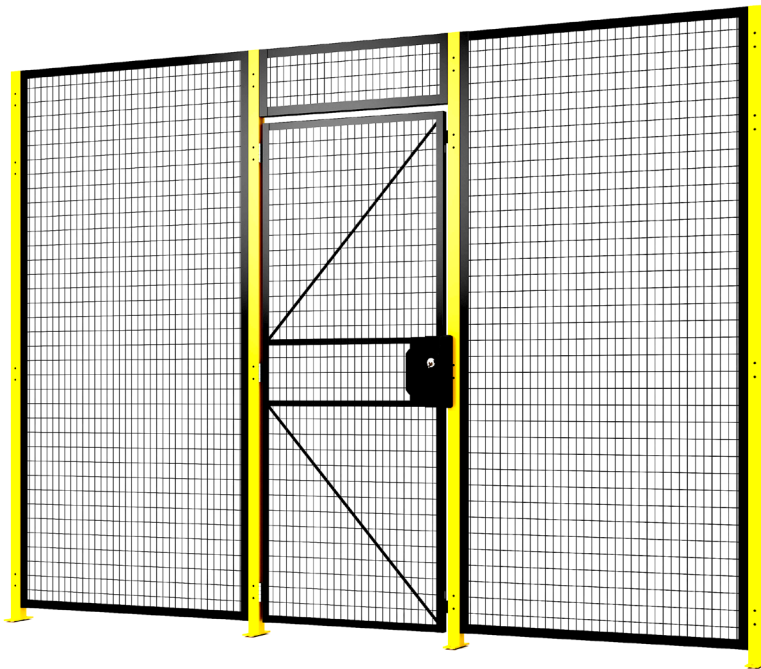

SAF-T-FENCE® Panel System

IN STOCK

Standard parts are stocked in-house for fast shipping when you need it.

MODULAR SYSTEM

The Saf-T-Fence® system consists of standard panels available in a variety of sizes.

STRUCTURAL INTEGRITY

Framed welded mesh bolted into 16 gauge posts gives Saf-T-Fence® superior strength and stability.

MEETS INTERNATIONAL SAFETY STANDARDS

This product meets and exceeds applicable ISO, OSHA, ANSI/RIA & CSA safety standards.

SPECIFICATIONS

Panels

Mesh: 10-gauge welded wire
Grid Opening: 1.25" x 2.5"
Frame: 1.25" x 1.25"
14-gauge angle

Posts

Tube: 2" x 2", 16-gauge
Foot Plate: 4" x 6" x 0.25"

General

Powder Coated finish
1 Year Warranty

This modular system consists of three system heights, multiple styles of doors and over 30 prefabricated wire mesh panel sizes. All pieces assemble and install precisely and easily. You'll enjoy worker safety, less downtime, and compliance with federal safety regulations when you use Saf-T-Fence® to fulfill your guarding needs.