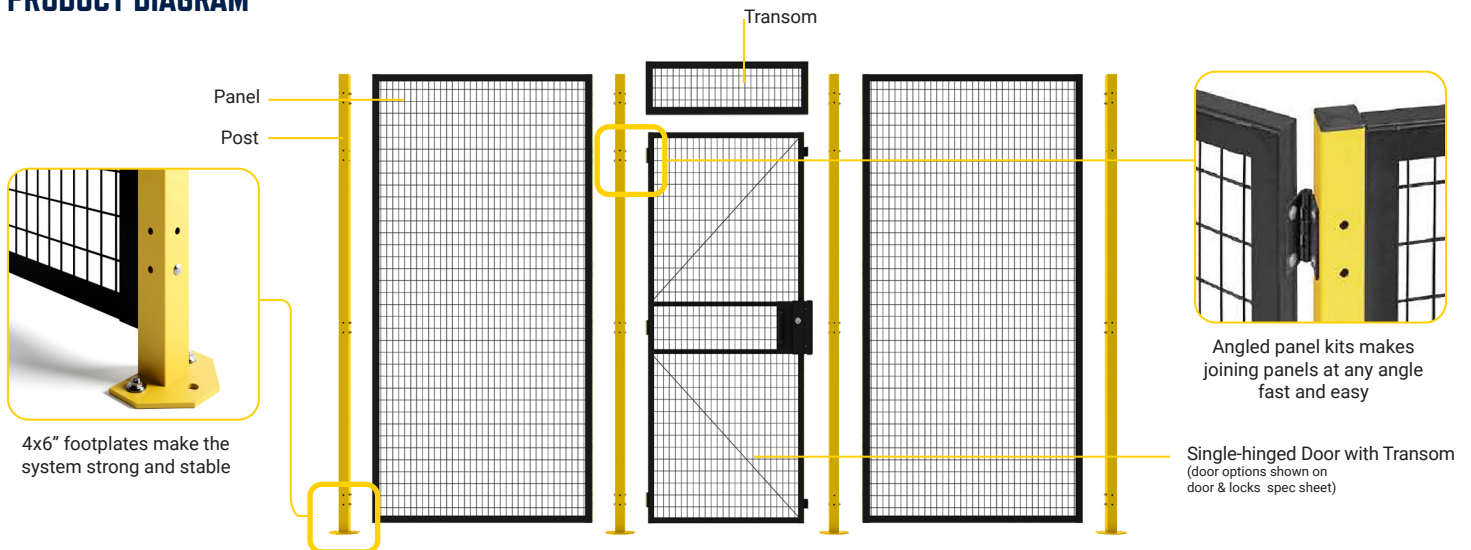

PRODUCT DIAGRAM

PANELS

*standard finish RAL9005 Jet Black

Center to Center of Post Width	Panel Width	Panel Height			
		24"	58"	82"	94"
12"	10"	SAF-1024	SAF-1058	SAF-1082	SAF-1094
18"	16"	SAF-1624	SAF-1658	SAF-1682	SAF-1694
21"	19"	SAF-1924	SAF-1958	SAF-1982	SAF-1994
24"	22"	SAF-2224	SAF-2258	SAF-2282	SAF-2294
30"	28"	SAF-2824	SAF-2858	SAF-2882	SAF-2894
36"	34"	SAF-3424	SAF-3458	SAF-3482	SAF-3494
48"	46"	SAF-4624	SAF-4658	SAF-4682	SAF-4694
60"	58"	SAF-5824	SAF-5858	SAF-5882	SAF-5894
72"	70"	SAF-7024	SAF-7058	-	-
96"	94"	SAF-9424	SAF-9458	-	-

UNIVERSAL POSTS

Post Width	Finish	Post with Baseplate			Extension Post		
		63"	84"	94"	24"	48"	94"
2"	RAL9005 Jet Black	PS063Y16A1	PS084Y16A1	PS096Y16A1	EP024Y16E1	EP048Y16E1	EP094Y16E1
	RAL1018 Zinc Yellow	PS063Y16A5	PS084Y16A5	PS096Y16A5	EP024Y16E5	EP048Y16E5	EP094Y16E5

OPTIONS

Part Number	Description
SAF-WK	Saft-T-Fence Wall Attachment Kit
SAF-HK01-P	Angled Panel Kit (Set of 2), Plated, for 24"h and 58"h Panels
SAF-HK02-P	Angled Panel Kit (Set of 3), Plated, for 82"h and 94"h Panels
PXT-MB	Post Top Extension (RAL9005 Jet Black)
SWK-MB	Service Window Kit for Versa Guard & Saf-T-Fence (RAL9005 Jet Black)
SAF-CA8	Saft-T-Fence Ceiling Wall Angle 8' Length (RAL9005 Jet Black)
RST	2" x 4" Roof Support Center Tube with Galvanized Brackets