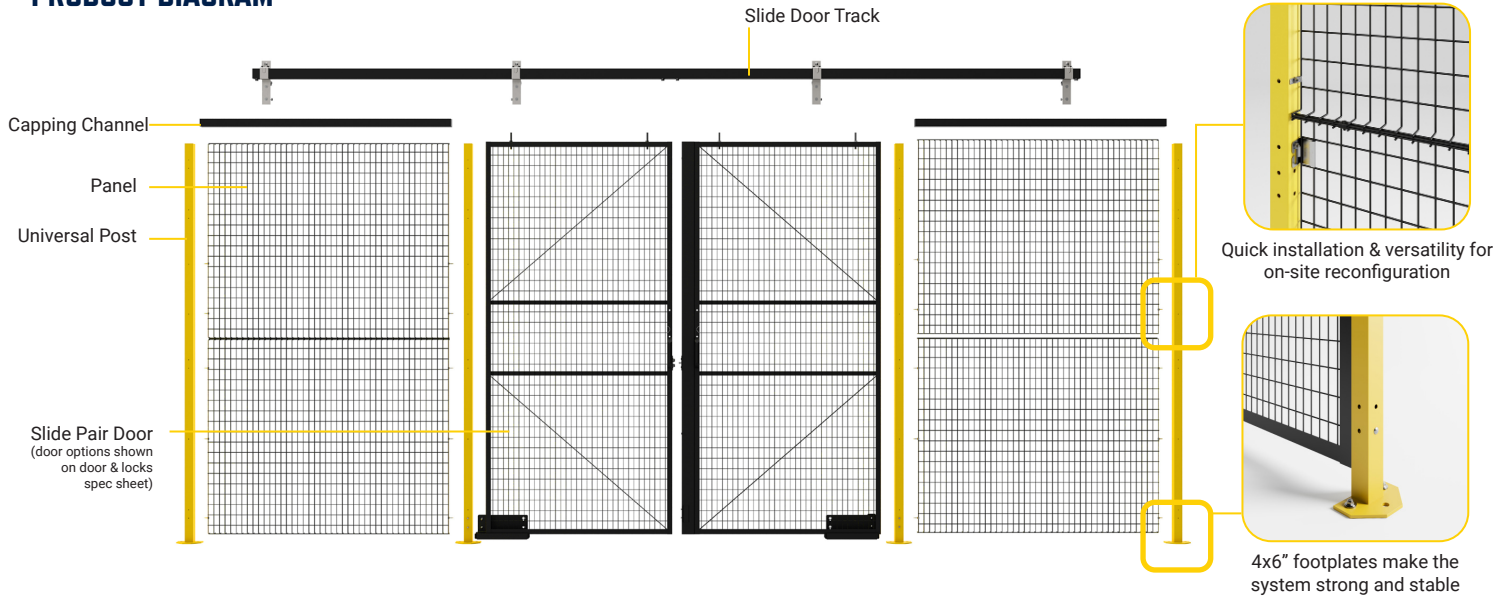

PRODUCT DIAGRAM

PANELS

*standard finish RAL9005 Jet Black

Center to Center of Post Width	Panel Width	Panel Height			
		23"	35"	47"	59"
12"	10"	V-01023-A1	V-01035-A1	V-01047-A1	V-01059-A1
24"	22"	V-02223-A1	V-02235-A1	V-02247-A1	V-02259-A1
36"	34"	V-03423-A1	V-03435-A1	V-03447-A1	V-03459-A1
48"	46"	V-04623-A1	V-04635-A1	V-04647-A1	V-04659-A1
60"	58"	V-06823-A1	V-06835-A1	V-06847-A1	V-06859-A1
72"	70"	V-07023-A1	V-07035-A1	V-07047-A1	V-07059-A1
96"	94"	V-09423-A1	V-09435-A1	V-09447-A1	V-09459-A1
120"	118"	V-11823-A1	V-11835-A1	V-11847-A1	V-11859-A1

UNIVERSAL POSTS

Post Width	Finish	Height with Baseplate			Extension Post		
		63"	84"	94"	24"	48"	94"
2"	RAL9005 Jet Black	PS063Y16A1	PS084Y16A1	PS096Y16A1	EP024Y16E1	EP048Y16E1	EP094Y16E1
	RAL1018 Zinc Yellow	PS063Y16A5	PS084Y16A5	PS096Y16A5	EP024Y16E5	EP048Y16E5	EP094Y16E5

OPTIONS

Part Number	Description
V-CC-120-MB	Versa Guard 120" Capping Channel (RAL9005 Jet Black)
V-CC-96-MB	Versa Guard 96" Capping Channel (RAL9005 Jet Black)
WK-MB	Versa Guard Wall Kit - Attaches Panel to Wall (RAL9005 Jet Black)
PXT-MB	Post Top Extension (RAL9005 Jet Black)
SWK-MB	Service Window Kit for Versa Guard & Saf-T-Fence (RAL9005 Jet Black)
CA8-MB	Versa Guard Ceiling Wall Angle, 8' Length (RAL9005 Jet Black)
CA10-MB	Versa Guard Ceiling Wall Angle, 10' Length (RAL9005 Jet Black)
RST	2" x 4" Roof Support Center Tube with Galvanized Brackets
KT034	Hardware Kit for Versa Guard Ceiling Panel