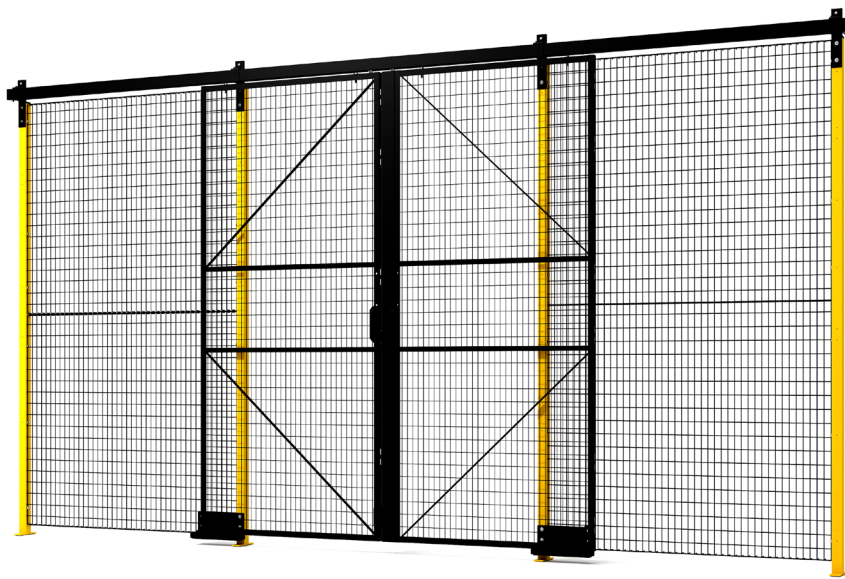

## STURDY SYSTEM

Frameless with 90° bends at the top and bottom of all panels, the rigidity of this system is unparalleled compared with other frameless systems.

## EASILY COMBINED WITH OUR SAF-T-FENCE® SYSTEM

Can be used where risk of impact is low and seamlessly blended to our Saf-T-Fence® system in higher-risk sections.

### Panels

**Mesh:** 8-gauge welded wire  
**Grid Opening:** 1.25" x 2.5"  
**Frame:** Frameless

Versa's tight grid pattern allows installation 8" from the hazard instead of 33.5" required of 2" x 2" grids. The 25.5" difference in distance maximizes productive space without compromising strength and protection.