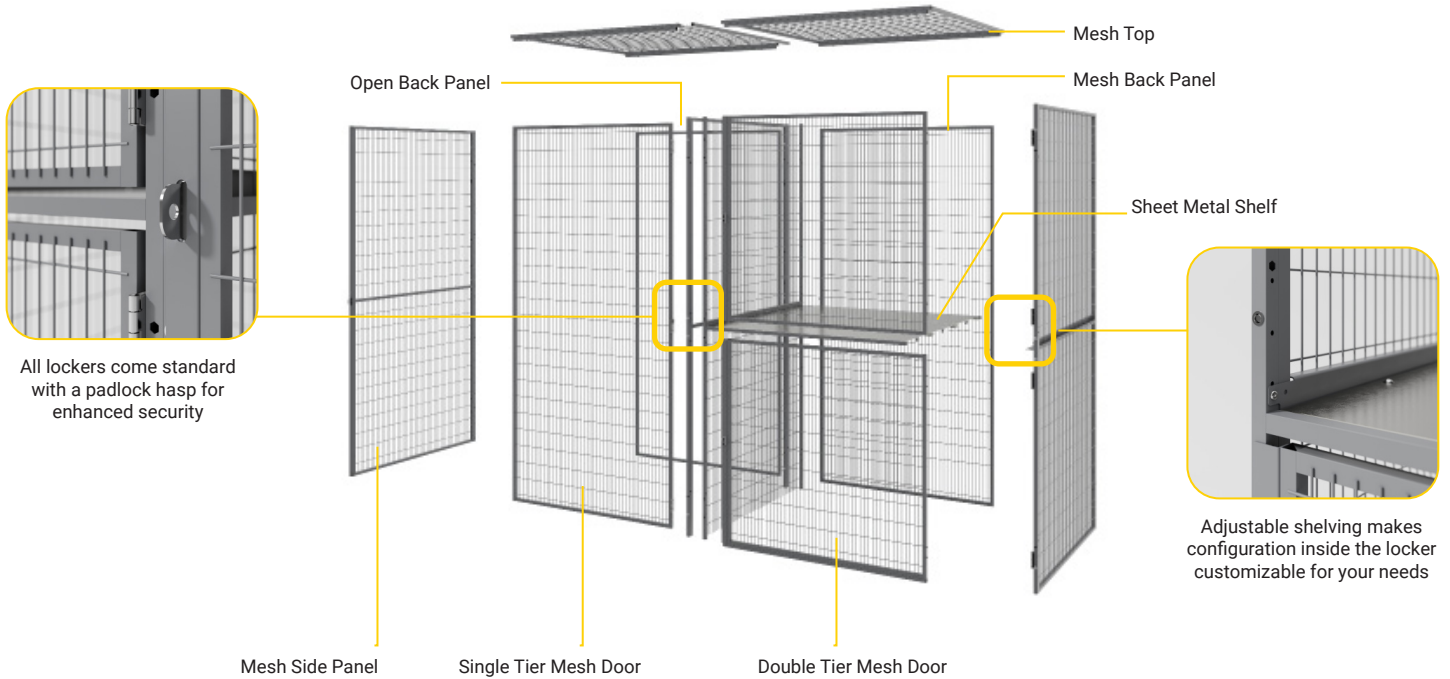

EASY INSTALL

Panels are pre-punched for easy assembly and relocation with standard hand tools. Units can be bolted to the floor or to the wall.

CAD SUPPORT

A team of designers support your planning process with CAD so you can visualize how different Locker configurations serve your space.

SPECIFICATIONS

Panels / Doors

Mesh: 10-gauge welded wire
Grid Opening: 0.875" x 4"
Frame: 19-gauge tube

Tops

Mesh: 10-gauge welded wire
Grid Opening: 2" x 2"
Frame: 19-gauge tube

Shelves

16-gauge galvanized sheet metal

Sturdy and secure with a sleek design, this locker's heavy-duty construction and finish ensure years of maintenance-free performance.

PRODUCT DIAGRAM

PANELS

*standard finish RAL7037 Dusty Grey

Panel Type	Panel Height	Panel Width								
		12"	24"	25"	36"	37"	48"	48" ADA	49"	61"
Single Tier Mesh Door Panel	81" High		LD1-2481B3		LD1-3681B3		LD1-4881B3	LDA-4881B3		
	93" High		LD1-2493B3		LD1-3693B3		LD1-4893B3	LDA-4893B3		
Double Tier Mesh Door Panel	81" High		LD2-2481B3		LD2-3681B3		LD2-4881B3			
	93" High		LD2-2493B3		LD2-3693B3		LD2-4893B3			
Triple Tier Mesh Door Panel	81" High		LD3-2481B3		LD3-3681B3					
	93" High		LD3-2493B3		LD3-3693B3					
Mesh Side Panel	81" High			LP0-2581B3		LP0-3781B3			LP0-4981B3	LP0-6181B3
	93" High			LP0-2593B3		LP0-3793B3			LP0-4993B3	LP0-6193B3
Open Back Panel	81" High	TSB-1281F3	TSB-2481F3		TSB-4881F3		TSB-4881F3			
	93" High	TSB-1293F3	TSB-2493F3		TSB-3693F3		TSB-4893F3			
Mesh Back Panel	81" High	TSB-1281B3	TSB-2481B3		TSB-3681B3		TSB-4881B3			
	93" High	TSB-1293B3	TSB-2493B3		TSB-3693B3		TSB-4893B3			
Mesh Top Panel	25" Deep		TST-2425C3		TST-3625C3		TST-4825C3			
	37" Deep		TST-2437C3		TST-3637C3		TST-4837C3			
	49" Deep		TST-2449C3		TST-3649C3		TST-4849C3			
	61" Deep		TST-2461C3		TST-2461C3		TST-4861C3			
Sheet Metal Shelf	25" Deep		TSS-2425ZP		TSS-3625ZP		TSS-4825ZP			
	37" Deep		TSS-2437ZP		TSS-3637ZP		TSS-4837ZP			
	49" Deep		TSS-2449ZP		TSS-3649ZP		TSS-4849ZP			
	61" Deep		TSS-2461ZP		TSS-3661ZP		TSS-4861ZP			