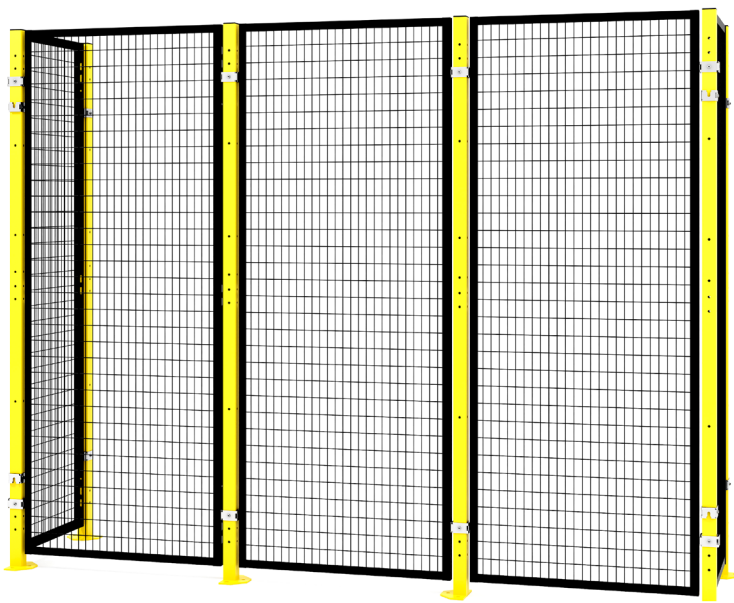

DROP-N-LOCK® Bracket System

MODULAR SYSTEM

The Drop-N-Lock® bracket system attaches to Saf-T-Fence® panels, available in a variety of sizes.

IN STOCK

Standard parts are stocked in-house for fast shipping when you need it.

STRUCTURAL INTEGRITY

Framed welded mesh bolted into 16 gauge posts gives this system strength and stability.

MEETS INTERNATIONAL SAFETY STANDARDS

This product meets and exceeds applicable ISO, OSHA, ANSI/RIA & CSA safety standards.

SPECIFICATIONS

Panels

Mesh: 10-gauge welded wire
Grid Opening: 1.25" x 2.5"
Frame: 1.25" x 1.25"
14-gauge angle

Posts

Tube: 2" x 2", 16-gauge
Foot Plate: 4" x 6" x 0.25"

General

Powder Coated finish
1 Year Warranty

WHY DROP-N-LOCK?

Drop-N-Lock® is the easy-to-use solution to quick access maintenance needs. This system allows for quick removal and re-installation of panels with a straightforward lock set up. Drop the panels into the post brackets and lock it into place with a simple fastener.