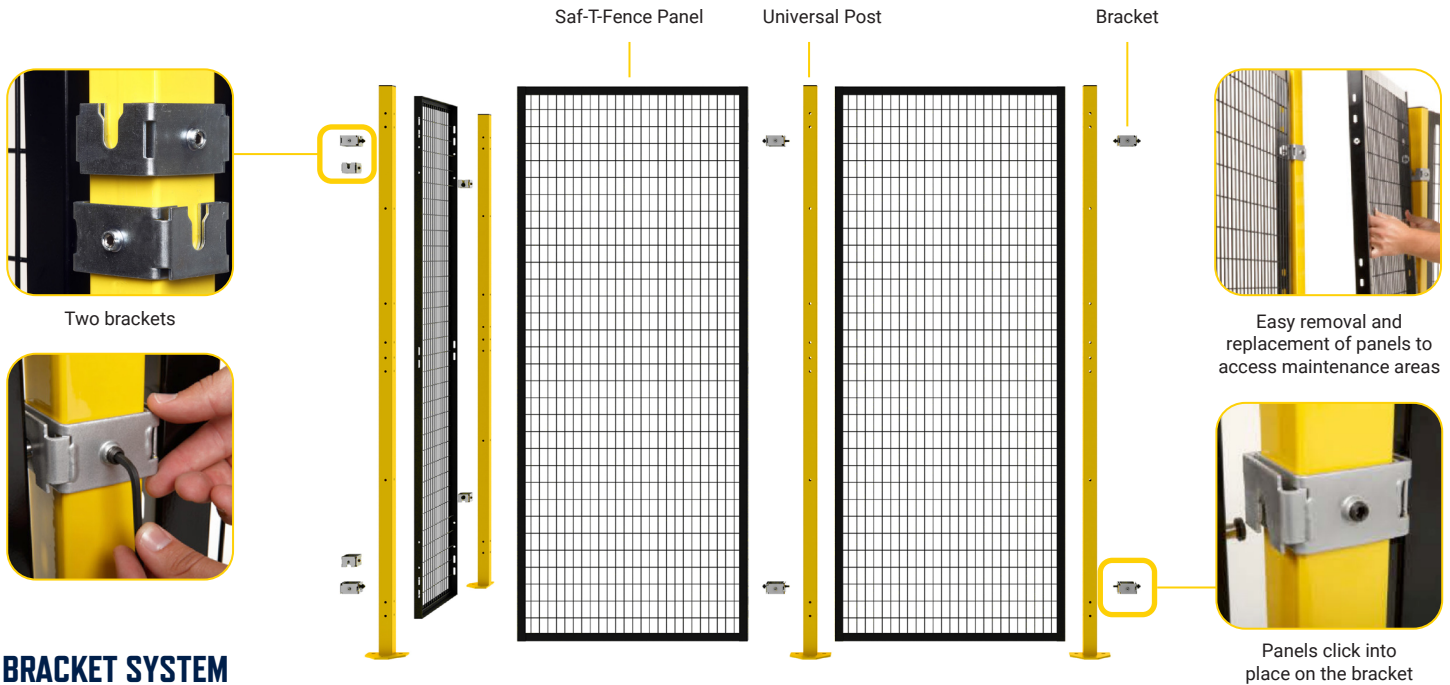

PRODUCT DIAGRAM

BRACKET SYSTEM

Part Number	Description
SAF-DNL-PNL	Drop-N-Lock Panel Hardware Kit
SAF-DNL-EL	Hardware Kit for End / Line Post
SAF-DNL-C34	Hardware Kit for Corner / 3-Way / 4-Way Post
DNL-HK02	Panel Angle Kit

SAF-T-FENCE PANELS

*standard finish RAL9005 Jet Black

Center to Center of Post Width	Panel Width	Panel Height			
		24" Extension	58"	82"	94"
13"	10"	SAF-1024	SAF-1058	SAF-1082	SAF-1094
19"	16"	SAF-1624	SAF-1658	SAF-1682	SAF-1694
22"	19"	SAF-1924	SAF-1958	SAF-1982	SAF-1994
25"	22"	SAF-2224	SAF-2258	SAF-2282	SAF-2294
31"	28"	SAF-2824	SAF-2858	SAF-2882	SAF-2894
37"	34"	SAF-3424	SAF-3458	SAF-3482	SAF-3494
49"	46"	SAF-4624	SAF-4658	SAF-4682	SAF-4694
61"	58"	SAF-5824	SAF-5858	SAF-5882	SAF-5894
73"	70"	SAF-7024	SAF-7058	-	-
97"	94"	SAF-9424	SAF-9458	-	-

UNIVERSAL POSTS

Post Width	Finish	Post with Baseplate			Post with Extension		
		63"	84"	94"	24"	48"	94"
2"	RAL9005 Jet Black	PS063Y16A1	PS084Y16A1	PS096Y16A1	EP024Y16E1	EP048Y16E1	EP094Y16E1
	RAL1018 Zinc Yellow	PS063Y16A5	PS084Y16A5	PS096Y16A5	EP024Y16E5	EP048Y16E5	EP094Y16E5