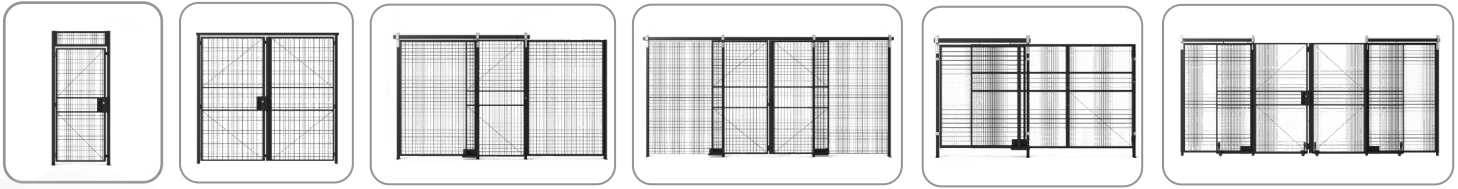

DOOR OPTIONS

Single Hinge Door Hinge Pair Door Slide Door Slide Pair Door Clear Access Slide Door Clear Access Slide Pair Door

SAF-T-FENCE & VERSA GUARD DOOR OPTIONS

(LR) = Lock Right (LL) = Lock Left *standard finish RALR 9005 Jet Black

Panel Type	Center to Center of Post Width	Opening Width	Panel Width	Panel Height		
				58" High	82" High	94" High
Single Hinge	36"	34"	32-5/8"	HS034058A1	HS034082A1	HS034094A1
	48"	46"	44-5/8"	HS046058A1	HS046082A1	HS046094A1
	60"	58"	56-5/8"	HS058058A1	HS058082A1	-
Single Hinge with Pushbar	36"	34"	32-5/8"	-	HS034082A1PR (LR)	HS034094A1PR (LR)
				-	HS034082A1PL (LL)	HS034094A1PL (LL)
	48"	46"	44-4/8"	-	HS046082A1PR (LR)	HS046094A1PR (LR)
				-	HS046082A1PL (LL)	HS046094A1PL (LL)
Hinge Pair	72"	70"	32-5/8" (x2)	HP070058A1	HP070082A1	HP070094A1
	96"	94"	44-5/8" (x2)	HP094058A1	HP094082A1	HP094094A1
Single Slide	36"	34"	44-5/8"	-	SS034082A1	SS034094A1
	48"	46"	56-5/8"	-	SS046082A1	SS046094A1
	60"	58"	65-1/4"	-	SS058082A1	SS058094A1
	72"	70"	77-1/4"	-	SS070082A1	SS070094A1
	96"	94"	101-1/4"	-	SS094082A1	SS094094A1
Slide Pair	72"	70"	44-5/8" (x2)	-	SP070082A1	SP070094A1
	96"	94"	56-5/8" (x2)	-	SP094082A1	SP094094A1
Clear Access Single Slide	48"	46"	77-1/4"	CS046058A1	-	-
	72"	70"	109-7/8"	CS070058A1	CS070082S1	-
Clear Access Slide Pair	96"	94"	77-1/4" (x2)	CP094058A1	CP094082A1	-
	144"	142"	109-7/8" (x2)	CP142058A1	CP142082A1	-

SAF-T-FENCE & VERSA TRACKS & HEADER

Opening Width	Header Bar	11" High Transom Panel	Single Slide Door Track	Slide Pair Door Track	Clear Access Single Slide Door Track	Clear Access Slide Pair Door Track
34"	K-HB034011	K-TP034111	K-SS034TLP	-	-	-
46"	K-HB046011	K-TP046111	K-SS046TLP	-	K-CS046TLP	-
58"	K-HB058011	K-TP058111	K-SS058TLP	-	-	-
70"	K-HB070011	K-TP070111	K-SS070TLP	K-SP070TLP	K-CS070TLP	-
94"	K-HB094011	K-TP094111	K-SS094TLP	K-SP094TLP	-	K-CP094TLP
142"	-	-	-	-	-	K-CP118TLP