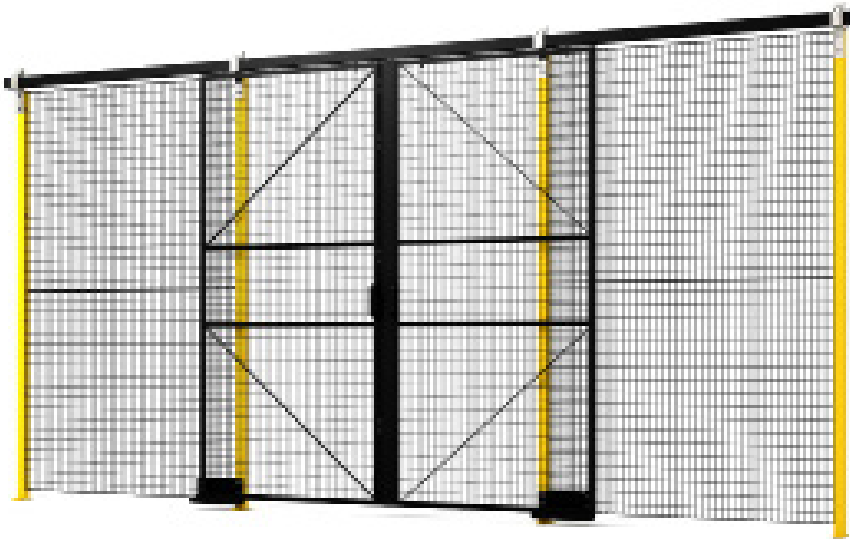

## STURDY SYSTEM

Frameless with 90° bends at the top and bottom of all panels, the rigidity of this system is unparalleled compared with other frameless systems.

## EASILY COMBINED WITH OUR SAF-T-FENCE® SYSTEM

Can be used where risk of impact is low and seamlessly blended to our Saf-T-Fence® system in higher-risk sections.

### Panels

**Wire:** 8-gauge welded  
**Grid Opening:** 1.25" x 2.5"

Versa's tight grid pattern allows installation 8" from the hazard instead of 33.5" required of 2" x 2" grids. The 25.5" difference in distance maximizes productive space without compromising strength and protection.