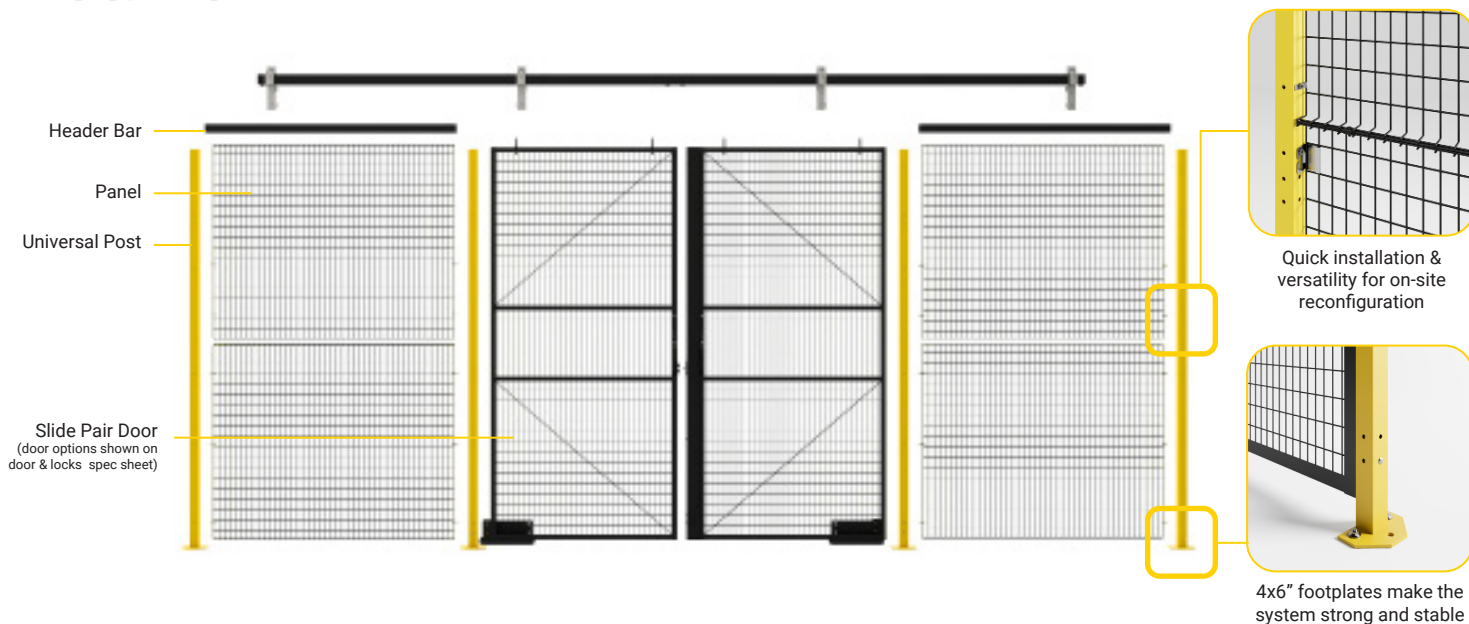

PRODUCT DIAGRAM

PANELS

*standard finish RAL9005 Jet Black

Center to Center of Post Width	Panel Width	Panel Height			
		23"	35"	47"	59"
12"	10"	V-01023-A1	V-01035-A1	V-01047-A1	V-01059-A1
24"	22"	V-02223-A1	V-02235-A1	V-02247-A1	V-02259-A1
36"	34"	V-03423-A1	V-03435-A1	V-03447-A1	V-03459-A1
48"	46"	V-04623-A1	V-04635-A1	V-04647-A1	V-04659-A1
60"	58"	V-06823-A1	V-06835-A1	V-06847-A1	V-06859-A1
72"	70"	V-07023-A1	V-07035-A1	V-07047-A1	V-07059-A1

UNIVERSAL POSTS

Post Width	Finish	Height with Baseplate			Extension Post		
		63"	84"	94"	24"	48"	94"
2"	RAL9005 Jet Black	PS063Y16A1	PS084Y16A1	PS096Y16A1	EP024Y16E1	EP048Y16E1	EP094Y16E1
	RAL1018 Zinc Yellow	PS063Y16A5	PS084Y16A5	PS096Y16A5	EP024Y16E5	EP048Y16E5	EP094Y16E5

OPTIONS

Part Number	Description
V-CC-120-MB	Versa Guard 120" Capping Channel (RAL9005 Jet Black)
V-CC-96-MB	Versa Guard 96" Capping Channel (RAL9005 Jet Black)
WK-MB	Versa Guard Wall Kit - Attaches Panel to Wall (RAL9005 Jet Black)
PXT-MB	Post Top Extension (RAL9005 Jet Black)
SWK-MB	Service Window Kit for Versa Guard & Saf-T-Fence (RAL9005 Jet Black)
CA8-MB	Versa Guard Ceiling Wall Angle, 8' Length (RAL9005 Jet Black)
CA10-MB	Versa Guard Ceiling Wall Angle, 10' Length (RAL9005 Jet Black)