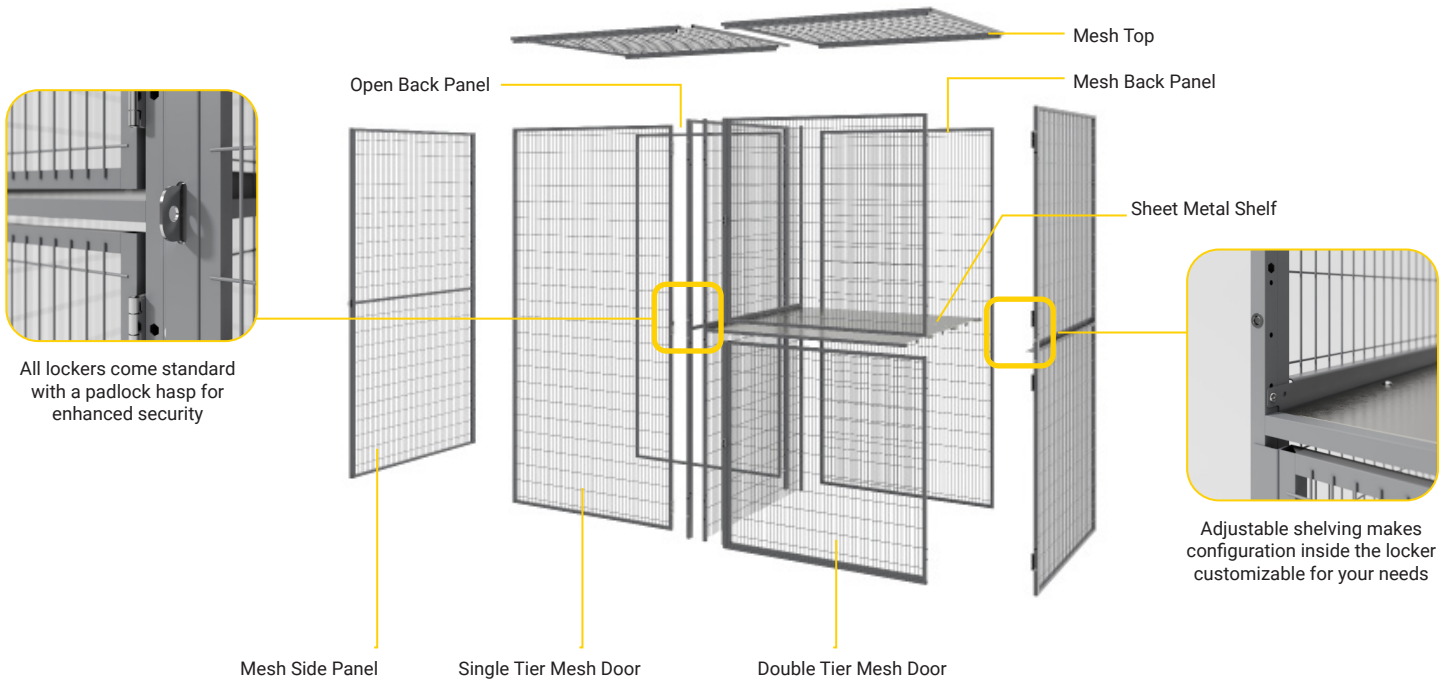

PRODUCT DIAGRAM

PANELS

*standard finish RAL7037 Dusty Grey

Panel Type	Panel Height	Panel Width								
		12"	24"	25"	36"	37"	48"	48" ADA	49"	61"
Single Tier Mesh Door Panel	81" High		LD1-2481B3		LD1-3681B3		LD1-4881B3	LDA-4881B3		
	93" High		LD1-2493B3		LD1-3693B3		LD1-4893B3	LDA-4893B3		
Double Tier Mesh Door Panel	81" High		LD2-2481B3		LD2-3681B3		LD2-4881B3			
	93" High		LD2-2493B3		LD2-3693B3		LD2-4893B3			
Triple Tier Mesh Door Panel	81" High		LD3-2481B3		LD3-3681B3					
	93" High		LD3-2493B3		LD3-3693B3					
Mesh Side Panel	81" High			LP0-2581B3		LP0-3781B3			LP0-4981B3	LP0-6181B3
	93" High			LP0-2593B3		LP0-3793B3			LP0-4993B3	LP0-6193B3
Open Back Panel	81" High	TSB-1281F3	TSB-2481F3		TSB-4881F3		TSB-4881F3			
	93" High	TSB-1293F3	TSB-2493F3		TSB-3693F3		TSB-4893F3			
Mesh Back Panel	81" High	TSB-1281B3	TSB-2481B3		TSB-3681B3		TSB-4881B3			
	93" High	TSB-1293B3	TSB-2493B3		TSB-3693B3		TSB-4893B3			
Mesh Top Panel	25" Deep		TST-2425C3		TST-3625C3		TST-4825C3			
	37" Deep		TST-2437C3		TST-3637C3		TST-4837C3			
	49" Deep		TST-2449C3		TST-3649C3		TST-4849C3			
	61" Deep		TST-2461C3		TST-3661C3		TST-4861C3