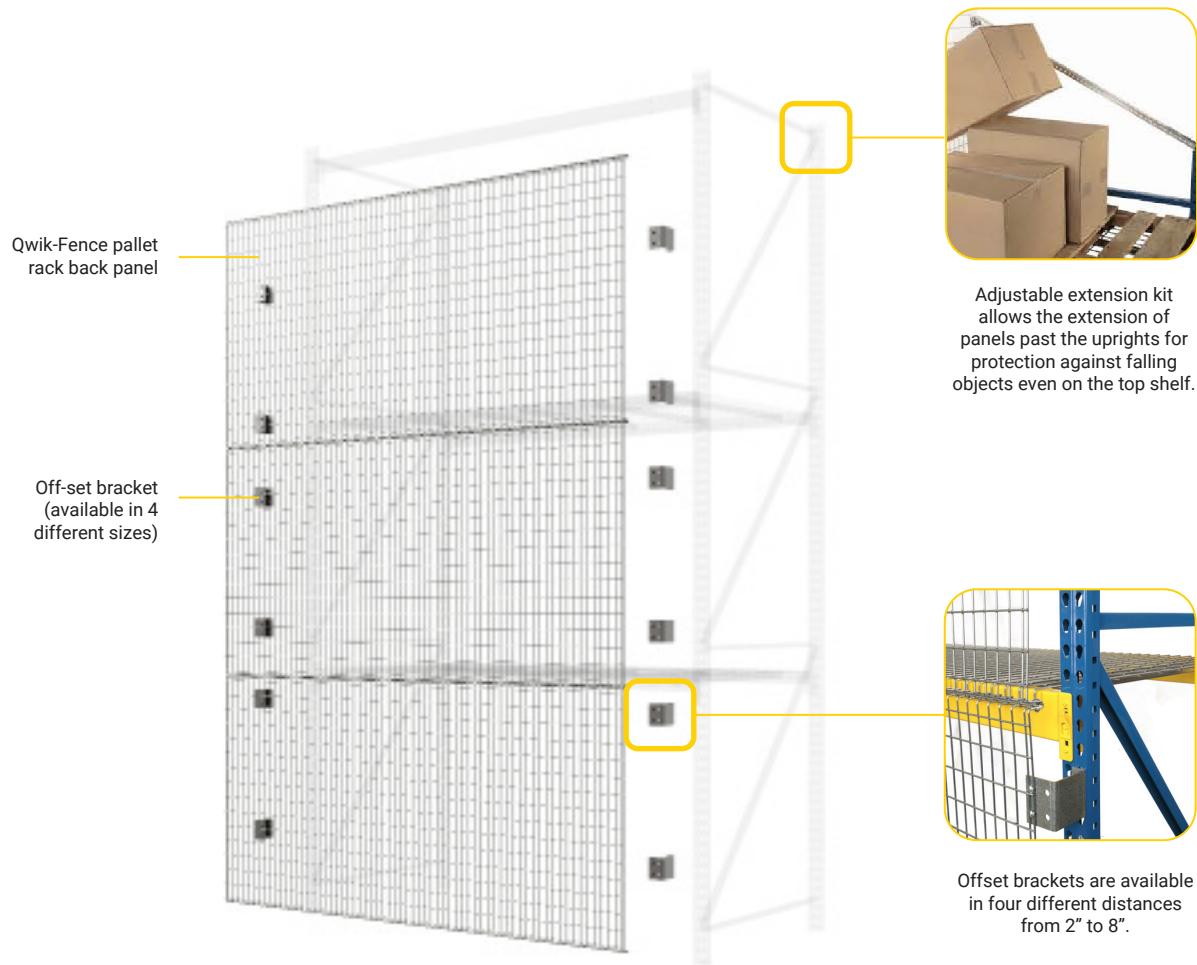

### Panels

<b>Wire:</b>	8-gauge welded
<b>Grid Opening:</b>	1.5" x 3"
<b>Frame:</b>	Frameless

**Note:** Hardware supplied to fit 3" wide open uprights. Flush mount bracket hardware comes included.

## WHY QWIK-FENCE?

The Qwik-Fence® Pallet Rack Backing System is the perfect solution for securing pallet racks and bulk racks. This all-steel system provides fall-down protection for your company's most important asset—people. The open mesh design allows for quick visual inspection and allows water flow from sprinkler systems.

Multiple assembly options allows the Qwik-Fence® system to be mounted flush, or if preferred, mounted with a selection of stand-off brackets. Visually, the galvanized finish will keep your system looking new for years to come.

## PRODUCT DIAGRAM

Adjustable extension kit allows the extension of panels past the uprights for protection against falling objects even on the top shelf.

Offset brackets are available in four different distances from 2" to 8".