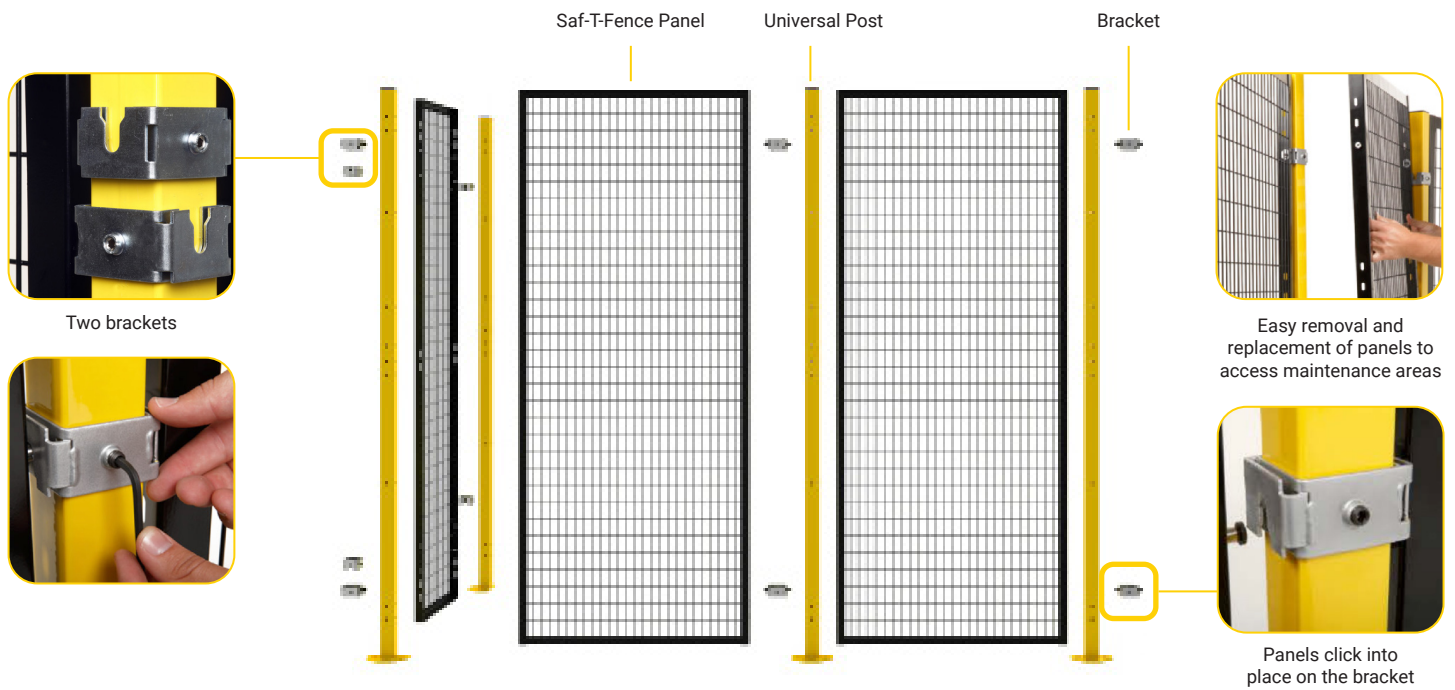

PRODUCT DIAGRAM

BRACKET SYSTEM

Part Number	Description
SAF-DNL-PNL	Drop-N-Lock Panel Hardware Kit
SAF-DNL-EL	Hardware Kit for End / Line Post
SAF-DNL-C34	Hardware Kit for Corner / 3-Way / 4-Way Post

SAF-T-FENCE PANELS

*standard finish RAL9005 Jet Black

Center to Center of Post Width	Panel Width	Panel Height			
		24"	58"	82"	94"
13"	10"	SAF-1024	SAF-1058	SAF-1082	SAF-1094
19"	16"	SAF-1624	SAF-1658	SAF-1682	SAF-1694
22"	19"	SAF-1924	SAF-1958	SAF-1982	SAF-1994
25"	22"	SAF-2224	SAF-2258	SAF-2282	SAF-2294
31"	28"	SAF-2824	SAF-2858	SAF-2882	SAF-2894
37"	34"	SAF-3424	SAF-3458	SAF-3482	SAF-3494
49"	46"	SAF-4624	SAF-4658	SAF-4682	SAF-4694
61"	58"	SAF-5824	SAF-5858	SAF-5882	SAF-5894
73"	70"	SAF-7024	SAF-7058	-	-

UNIVERSAL POSTS

Post Width	Finish	Post with Baseplate			Post with Extension		
		63"	84"	94"	24"	48"	94"
2"	RAL9005 Jet Black	PS063Y16A1	PS084Y16A1	PS096Y16A1	EP024Y16E1	EP048Y16E1	EP094Y16E1
	RAL1018 Zinc Yellow	PS063Y16A5	PS084Y16A5	PS096Y16A5	EP024Y16E5	EP048Y16E5	EP094Y16E5