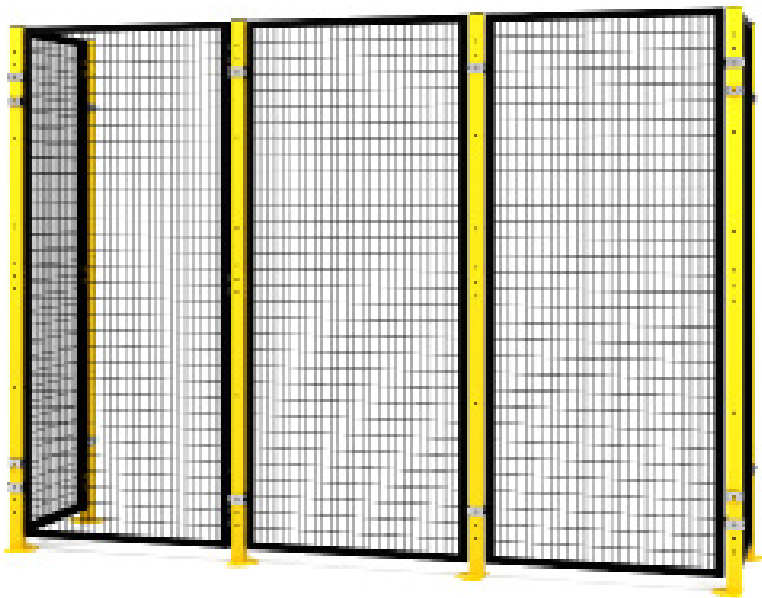

DROP-N-LOCK® Bracket System

MODULAR SYSTEM

The Drop-N-Lock® bracket system attaches to Saf-T-Fence® panels, available in a variety of sizes.

IN STOCK

Standard parts are stocked in-house for fast shipping when you need it.

STRUCTURAL INTEGRITY

Framed welded mesh bolted into 16 gauge posts gives this system strength and stability.

MEETS INTERNATIONAL SAFETY STANDARDS

This product meets and exceeds applicable ISO, OSHA, ANSI/RIA & CSA safety standards.

SPECIFICATIONS

Panels / Doors

Wire:	10-gauge welded
Grid Opening:	1.25" x 2.5"
Frame:	14-gauge 1.25" x 1.25"

Posts

Tube:	2" x 2", 16-gauge
Foot Plate:	4" x 6" x 0.25"

General

Panels Finish:	Powder Coated Black
Posts Finish:	Powder Coated Yellow
Warranty:	1 Year

WHY DROP-N-LOCK?

Drop-N-Lock® is the easy-to-use solution to quick access maintenance needs. This system allows for quick removal and re-installation of panels with a straightforward lock set up. Drop the panels into the post brackets and lock it into place with simple tightening.

When maintenance workers need access, quickly remove the panel from the posts and the bracket system will stay attached to prevent any misplaced hardware.