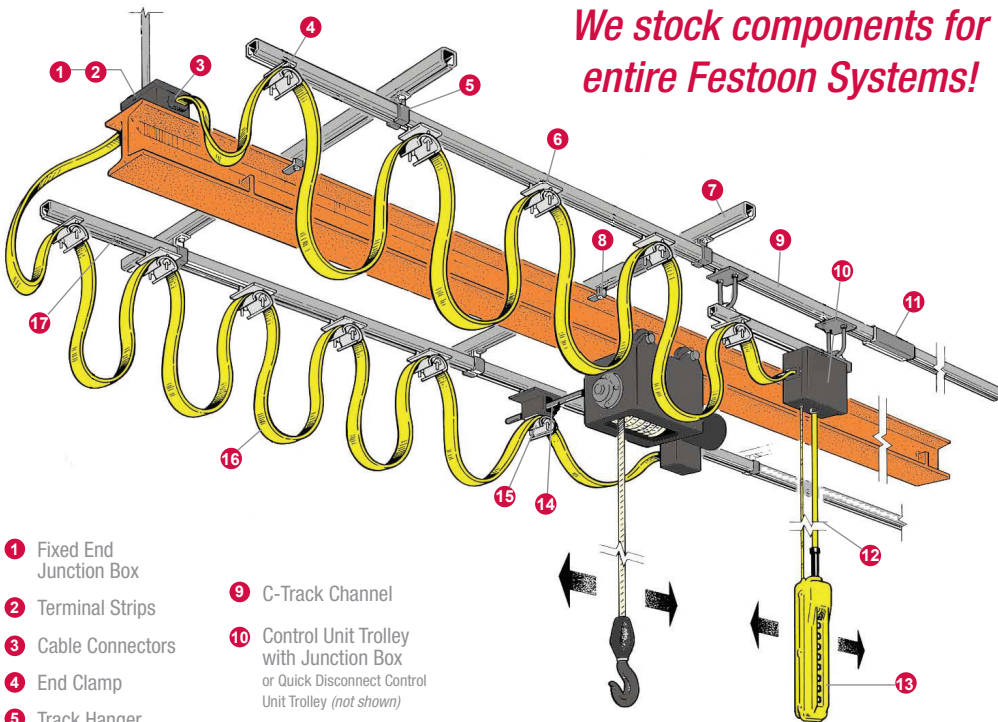

Expanding daily, our Parts Department is dedicated to offering quick response service necessary to insure minimal downtime, which we know is vital to your business' success.

ProservCrane's five locations, extensive parts inventory and knowledgeable technical and sales staff are all an essential part of our service and support efforts to achieve our goal of Total Customer Satisfaction.

We stock components for entire Festoon Systems!

- 1 Fixed End Junction Box
- 2 Terminal Strips
- 3 Cable Connectors
- 4 End Clamp
- 5 Track Hanger
- 6 Cable Trolley
- 7 Cross Arm Support Channels
- 8 Beam Clamp
- 9 C-Track Channel
- 10 Control Unit Trolley with Junction Box or Quick Disconnect Control Unit Trolley (not shown)
- 11 Track Joint Assembly
- 12 Pendant Cable
- 13 Push-Button Pendant Station
- 14 Tow Arm
- 15 Tow Trolley
- 16 Flat PVC Cable
- 17 End Stop

All parts in stock & ready-to-ship!

- Baldor
- Cutler-Hammer
- Dings
- Duct-O-Bar
- Electrolift
- Electromotive
- Hubbel
- Insul-8
- Kranco
- P&H
- Radio Controls
- Reuland
- Saf-T-Bar/Howell
- Sew Eurodrive
- Sprecher & Schuh
- Square D
- Stepless Controls
- Stearns
- Telemecanique
- VFD Drives

Push-Button Pendant Stations

Stocked in a Variety of Brands, Sizes & Styles

Jib Fittings

In Stock & Available for any 1/4 - 5 Ton Jib Crane

VFD Drives & Contactors

Power Electronics
Magnetek/Electromotive

Sprecher & Schuh
Telemecanique
& Square D