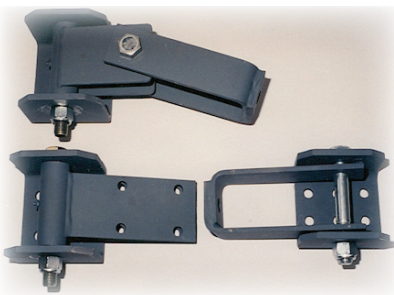

We stock components for entire Festoon Systems!

- 1 Fixed End Junction Box
- 2 Terminal Strips
- 3 Cable Connectors
- 4 End Clamp
- 5 Track Hanger
- 6 Cable Trolley
- 7 Cross Arm Support Channels
- 8 Beam Clamp
- 9 C-Track Channel
- 10 Control Unit Trolley with Junction Box or Quick Disconnect Control Unit Trolley (not shown)
- 11 Track Joint Assembly
- 12 Pendant Cable
- 13 Push-Button Pendant Station
- 14 Tow Arm
- 15 Tow Trolley
- 16 Flat PVC Cable
- 17 End Stop

All parts in stock & ready-to-ship!

- Baldor
- Cutler-Hammer
- Dings
- Duct-O-Bar
- Electrolift
- Electromotive
- Hubbel
- Insul-8
- Kranco
- P&H
- Radio Controls
- Reuland
- Saf-T-Bar/Howell
- Sew Eurodrive
- Sprecher & Schuh
- Square D
- Stepless Controls
- Stearns
- Telemecanique
- VFD Drives

Push-Button Pendant Stations

Stocked in a Variety of Brands, Sizes & Styles

Jib Fittings

In Stock & Available for any 1/4 - 5 Ton Jib Crane

VFD Drives & Contactors

Power Electronics
Magnetek/Electromotive

Sprecher & Schuh
Telemecanique
& Square D