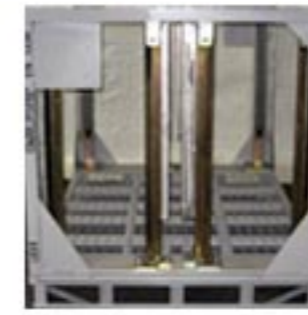

These EGA Flat Media Tray Carts additionally feature:

- Boltless construction
- 5-inch casters for effortless mobility

EGA Flat Media Tray Carts are available with stainless steel construction or offered in a variety of finishes, including:

- Painted enamel
- Powder coat
- Hot-dipped galvanized
- And more

Typical industrial applications:

Automotive, food, manufactured goods, metalworking, military/government, shipping

Carousel Racks

Shipping & Receiving Packaging Benches