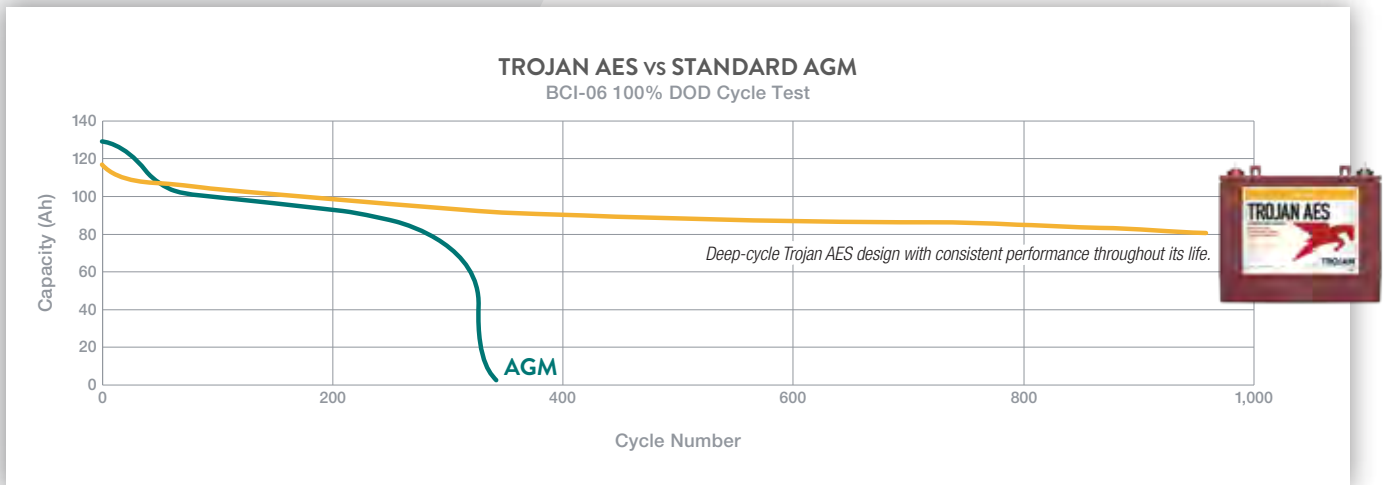

BATTERIES THAT
POWER
PRODUCTIVITY.

TROJAN AES

THE NEW TROJAN AES BATTERY DELIVERS UP TO 3X THE CYCLE LIFE OF STANDARD AGM.

The Trojan AES Battery delivers up to 3x the cycle life with high sustained performance versus standard AGM. And the battery maintains high capacity in extreme deep-cycling (up to 100% DoD), partial charging, and challenging environments. It outperforms the competition in these areas:

LASTS LONGER

Up to 3x more cycle life than standard AGM. Validated at 1,200 cycles at 100% DoD vs. 400 cycles for AGM.

PERFORMS IN HARSH CONDITIONS

Robust performance in extreme temperatures and conditions. Temperature range from -40°F to 160°F (-40° C to 71° C).

DELIVERS HARMLESS PS_oC

Tested to withstand Partial State of Charge, again and again.

Trojan AES maintains high capacity in extreme deep-cycling (up to 100% DoD) with consistent performance throughout its life compared to standard AGM.