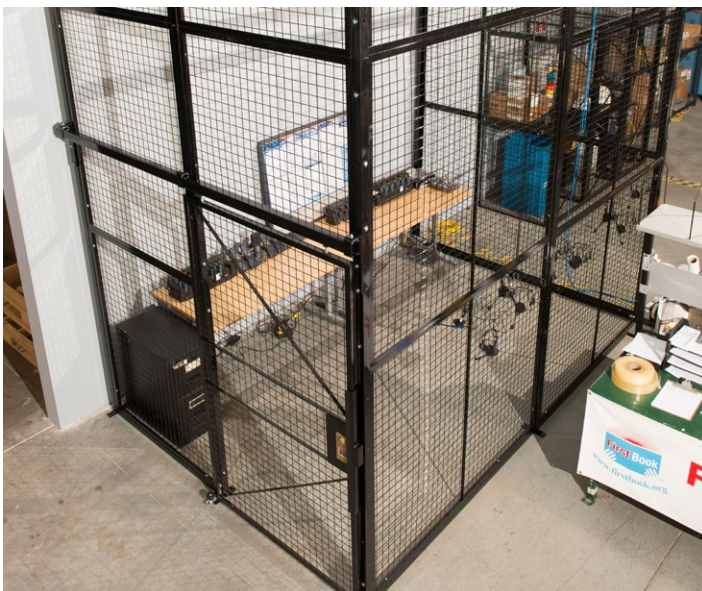

Wire Mesh Partitions

Industry Uses:

- DEA Enclosures
- Data Center Cages
- Driver Control/Access Cages
- Robotic & Machine Guarding
- Interior Security Partitions
- Tool Cribs

Boasting an unrivaled heavy duty wire mesh.

Averts theft of equipment, tooling, and finished goods. Flexible design.

Pallet Rack Safety & Security Systems

Industry Uses:

- Distribution & Warehousing
- Manufacturing
- Energy & Utilities
- Pharmaceutical
- Biotech & Chemical