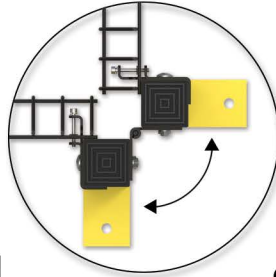

# KEY COMPONENTS

V-bend adds structural integrity & allows for wire management

Carriage bolt attaches bracket to post & machine screw secures mesh to bracket

Easy-install hinged & sliding doors come standard; BeastWire doors available for specialized applications

Standard doors come with pull handle & padlock hasp; Fortress Interlocks optional

Pivot posts allow for easy management of corners with 160° of rotation

**For more information on how RageWire can help to Secure, Guard and Protect your people and facility, scan the QR code below!**