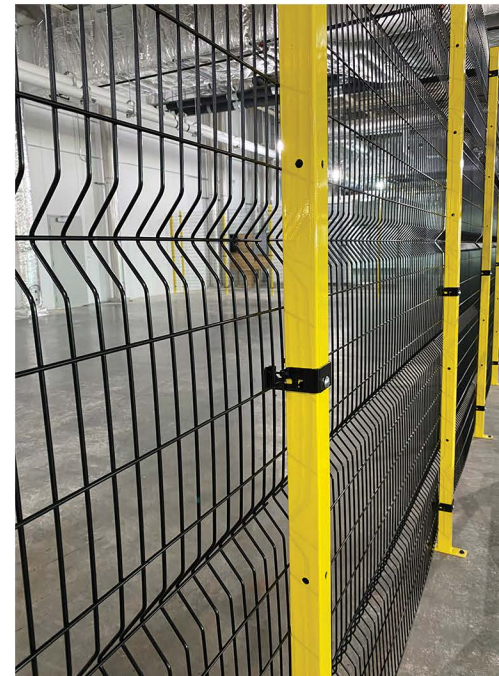

Buying protective guarding for your robots is a necessity, but does it have to be complicated?
RageWire makes it simple!

It's as easy as 1, 2, 3!

1. Plant your posts
2. Affix your brackets
3. Hang and secure your mesh panels