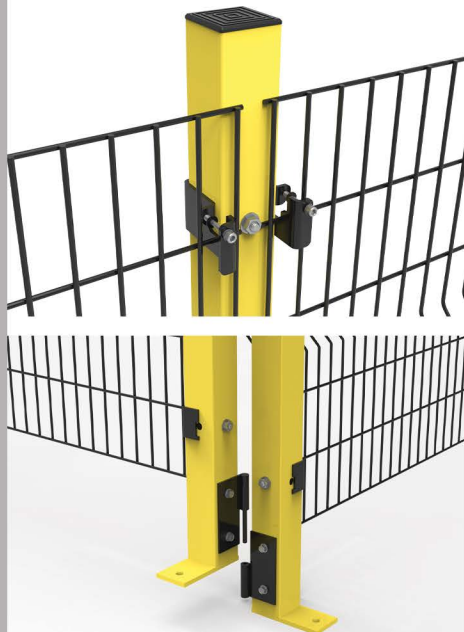

Buying protective guarding for your robots is a necessity, but does it have to be complicated?
RageWire makes it simple!

It's as easy as 1, 2, 3!

1. Plant your posts
2. Affix your brackets
3. Hang and secure your mesh panels