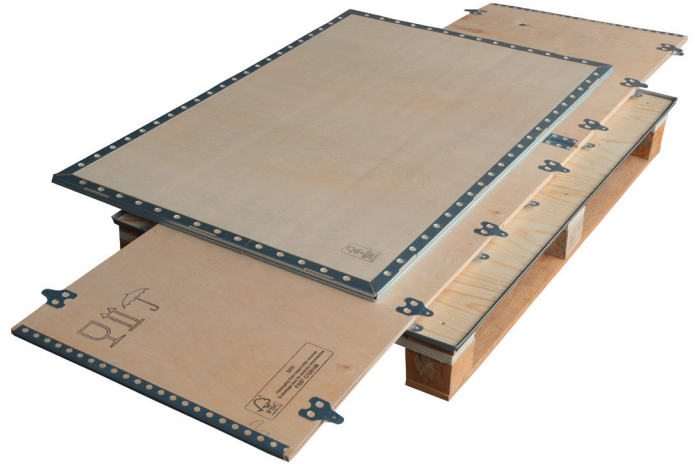

RAVIZZA PACKAGING USA
bagging machines

**SPACE
SAVERS!**

PLITEC

Foldable Wood Crates

a smarter way to box your valuables

VER 1.0
ENG

RAVIZZA PACKAGING brings a new breed of foldable wood crates onto US market.

ASSEMBLY SYSTEM

No need for nails nor screws
No power tools required

Solid and reliable construction, thicker plywood panels together with the improved assembly frame, provide the high quality needed to box and ship your valuable goods

ENHANCED STURDY CONSTRUCTION

Plitec boxes are made with 9mm thick (25/64"), 5 layers plywood, about 50% thicker than average folded wood crates on the market

Suited for Domestic, International and Dangerous goods shipments.
It's the only box you'll ever need.

IMPROVED METAL FRAME

0,7mm Galvanized sheet metal hinged corners, base and lid frames. Complete with slots and matching tabs for easy shut & lock.
4 Sharp tips on the metal frames guarantee stronger hold on the plywood