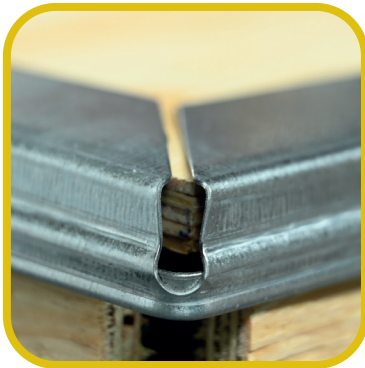

IMPROVED METAL FRAME

0,7mm Galvanized sheet metal hinged corners, base and lid frames. Complete with slots and matching tabs for easy shut & lock.
4 Sharp tips on the metal frames guarantee stronger hold on the plywood