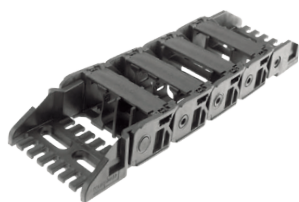

*bracket images may vary slightly from actual products

Create your
own chain

Follow for more
of our chains

MP 3000 Series Drag Chain

Length: 1 meter/22 links

Male Bracket

Female Bracket

Separator

| Assembled 1-meter length Part Number | Inside Height | Inside Width | Outside Width | Radius |
|---|------------------|-----------------|------------------|--------|
| 0300-02-037-050-0-0-990 | 26 | 37 | 55 | 50 |
| 0300-02-037-095-0-0-990 | 26 | 37 | 55 | 95 |
| 0300-02-037-120-0-0-990 | 26 | 37 | 55 | 120 |
| 0300-02-037-150-0-0-990 | 26 | 37 | 55 | 150 |
| 0300-02-056-050-0-0-990 | 26 | 56 | 74 | 50 |
| 0300-02-056-095-0-0-990 | 26 | 56 | 74 | 95 |
| 0300-02-056-120-0-0-990 | 26 | 56 | 74 | 120 |
| 0300-02-056-150-0-0-990 | 26 | 56 | 74 | 150 |
| 0300-02-076-050-0-0-990 | 26 | 76 | 94 | 50 |
| 0300-02-076-095-0-0-990 | 26 | 76 | 94 | 95 |
| 0300-02-076-120-0-0-990 | 26 | 76 | 94 | 120 |
| 0300-02-076-150-0-0-990 | 26 | 76 | 94 | 150 |
| 0300-02-101-050-0-0-990 | 26 | 101 | 119 | 50 |
| 0300-02-101-095-0-0-990 | 26 | 101 | 119 | 95 |
| 0300-02-101-120-0-0-990 | 26 | 101 | 119 | 120 |
| 0300-02-101-150-0-0-990 | 26 | 101 | 119 | 150 |