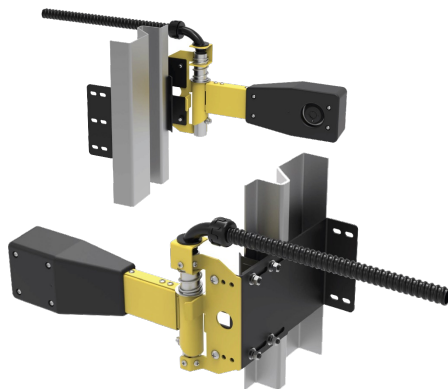

DOCK DOOR CAMERA

Greater Insight Into Every Trailer

The **Dock Door Camera** provides a lightweight, easily adjustable way to look into trailers in your warehouse or store-side docks, allowing your teams to:

- Confirm pallets are loaded or unloaded from trailers,
- Forensically review incidents/accidents, and
- Review the condition and capacity of trailers.

HD infrared camera

8.5 pounds

13.75" x 3.75"
when fully extended

Durable steel construction

FEATURES & BENEFITS

- ✓ Fully integrated camera with infrared capabilities provides high-quality video day or night.
- ✓ Compatible with virtually all network video recording platforms.
- ✓ Vertical image orientation for maximum coverage.
- ✓ HD resolution.
- ✓ Bump-triggered auto-reset positioning system.
- ✓ Commercial grade construction for long-term performance.
- ✓ Universal design, accommodates most overhead door configurations.