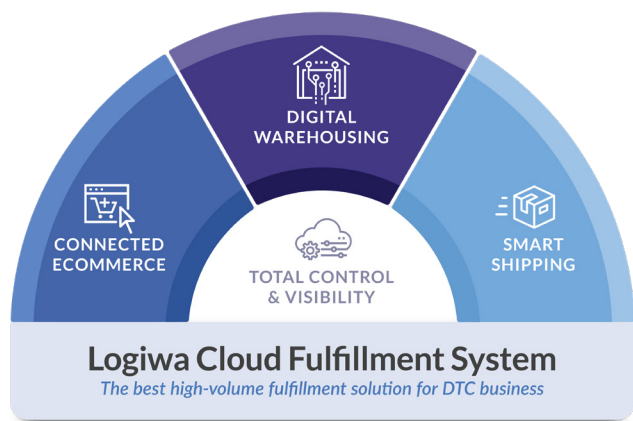

But DTC requirements are unique and difficult – and you need the right system in place to scale your fulfillment operations to meet growing demand while optimizing your costs and efficiency.

Logiwa WMS & DTC Fulfillment System: Purpose-built solution for your growing operations

Growing your high-volume ecommerce business demands capabilities that most legacy warehouse management systems (WMS) cannot provide. You need a solution that is flexible, scalable and easy to update so you can adjust quickly as your market, supply, and online sales dynamics evolve. Logiwa's cloud DTC Fulfillment System deploys quickly, updates seamlessly and delivers value to your fulfillment operations within weeks, not months.

"We were up and running on Logiwa in our first warehouse in just 2-3 weeks. Our west coast warehouse really took off after we started using Logiwa."

Hooner Baweja, CEO and founder, Shipcube

Make high-volume order fulfillment your competitive advantage

Connected Ecommerce

Sell more with a fully integrated WMS that connects instantly with over 200 e-commerce, marketplaces, and order management systems.

Digital Warehousing

Run a fully digital fulfillment process with mobile apps, smart job batching, automation rules, real-time exception handling, and online reports.