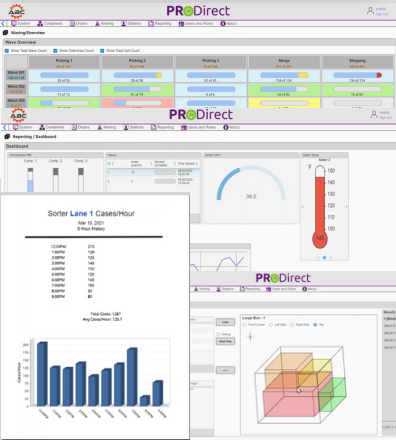

WHY PRODIRECT?