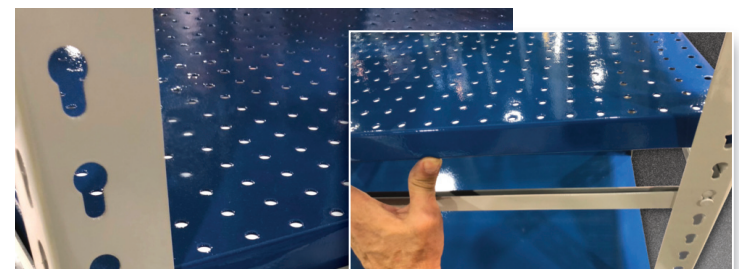

### Perf Deck

- A great alternative to wire deck
- Product slides on & off easily
- Totally flat and smooth storage surface
- Open space shelves for air and sprinkler water flow
- Perf Deck panels drop into the step\* on pallet rack beams
- Rivet-Rak shelving panels drop easily into Rivet-Rak beams
- Can be used with Tri-Boro solid steel deck
- A choice of finishes and opening styles is available

Deck panels come in powder coated standard gray. Other colors available at additional charge.

Perf Deck and Solid Deck for Pallet Rack

Perf Deck and Solid Deck for Rivet-Rak

**TRI-BORO**  
THE SOURCE

800.633.3070