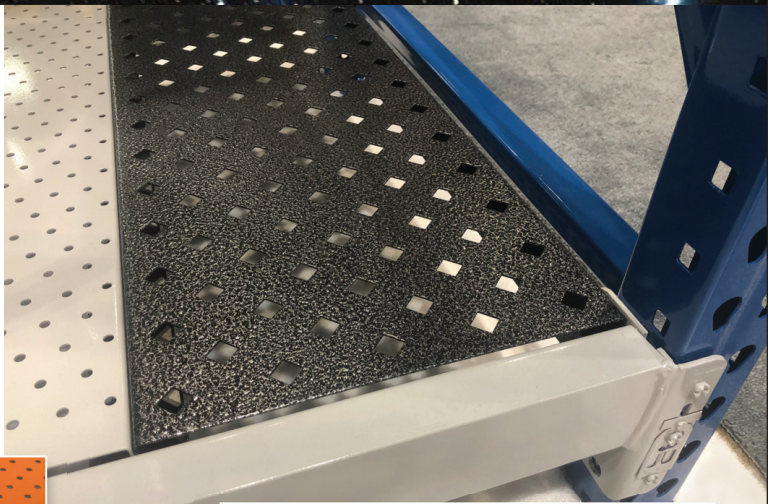

Rivet-Rak Steel Deck**

Color: Gray 16 GA.

Popular Sizes:

MODEL NUMBER	D x W (inches)	WEIGHT LBS.
RRDP1836	18 X 36	14.2
RRDP1848	18 X 48	18.9
RRDP1860	18 X 60	23.6
RRDP1872	18 X 72	28.3
RRDP1896	18 X 96	37.7
RRDP2184	21 X 84	37.3
RRDP2436	24 X 36	17.9
RRDP2448	24 X 48	23.8
RRDP2460	24 X 60	29.7
RRDP2472	24 X 72	35.7
RRDP2496	24 X 96	47.5
RRDP3648	36 X 48	33.6
RRDP3660	36 X 60	42.0
RRDP3672	36 X 72	50.4
RRDP3696	36 X 96	67.1
RRDP4848	48 X 48	44.4
RRDP4884	48 X 84	75.9
RRDP4896	48 X 96	86.8

NOTE: ADD SUFFIX 'S' TO PART NUMBER FOR SOLID DECK OR 'P' FOR PERF DECK

**NOTE: PART NUMBERS SHOWN ARE ANGLE/CHANNEL BEAM DECK. PLEASE CONTACT CUSTOMER SERVICE FOR ORDERING INFO ON LIGHT BEAM/Z-BEAM DECK.

Pallet Rack Steel Deck

Color: Gray

Popular Sizes:

MODEL NUMBER	D x W (inches)	WEIGHT LBS.
DP1212-18	12 X 12	2.6
DP1218-18	18 X 12	3.89
DP1224-18	24 X 12	5.08
DP1230-18	30 X 12	6.57
DP1236-16	36 X 12	9.82
DP1242-16	42 X 12	12
DP1248-16	48 X 12	13.8
DP1254-16	54 X 12	15.6
DP1260-16	60 X 12	17.5

NOTE: ADD SUFFIX 'S' TO PART NUMBER FOR SOLID DECK OR 'P' FOR PERF DECK

*Perf Deck is designed for use with Tri-Boro brand pallet rack or Rivet-Rak™. Please consult with Customer Service to check compatibility if you intend to use it with another rack brand.

Deck panels come in powder coated standard gray. Other colors available at additional charge.

Perf Deck and Solid Deck for Pallet Rack