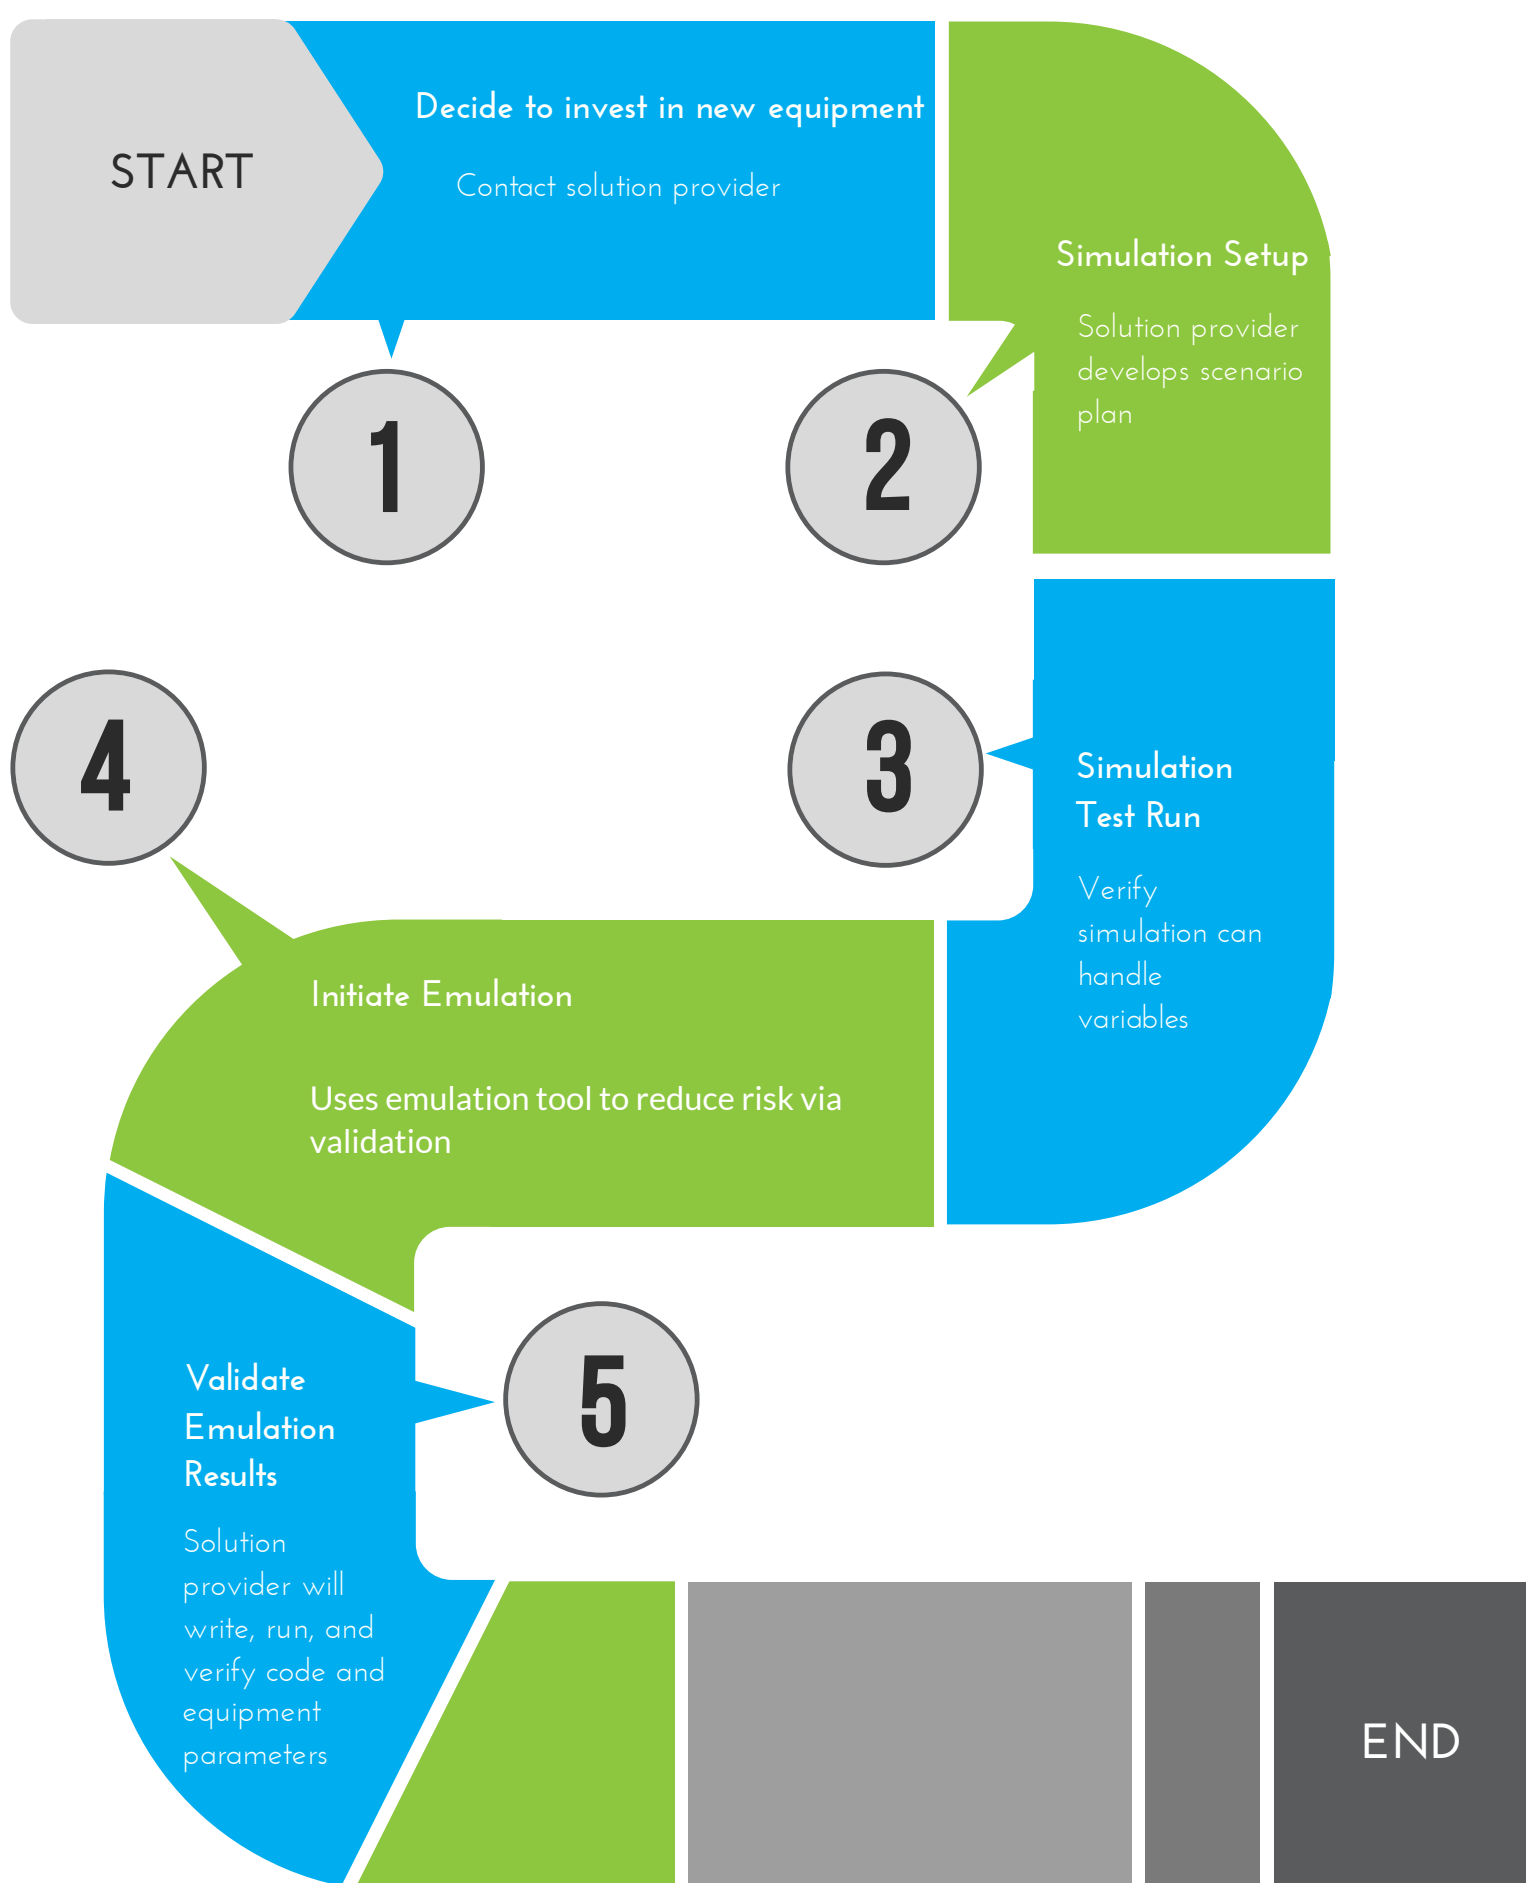

THE POWER OF USING A DIGITAL TWIN

The ease of decision-making with a digital twin provides a virtual representation of an object or system that spans its lifecycle.

SOURCES

[http:// tomoco.co/digital-marketing-nyc/remarketing-need/](http://tomoco.co/digital-marketing-nyc/remarketing-need/)

CREATED BY

Solutions Community